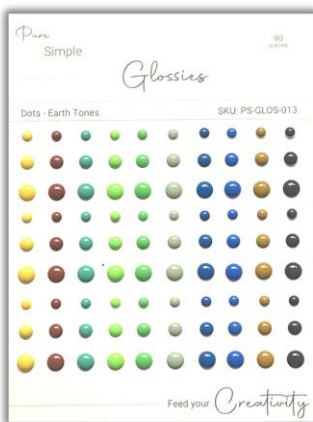

A5 All about the Boys Stamp Set
DS-HE-1002

A5 Size Stamp Set (210 x 145mm/8.27 x 5.70")

A5 Sentiment Circles Stamp Set
DS-HE-1006

8 x 8" All Weathered Paper Pad
DS-HE-1005

Designed with love

♥ Designed by ... Hazel Eaton ♥

210 x 150mm / 8.27 x 5.90" - Stencil Sheet Size

Fern Foliage Stencil & Mask Set
DS-HE-1003

210 x 150mm / 8.27 x 5.90" - Stencil Sheet Size

You're a Star! Stencil & Mask Set
DS-HE-1004

Pure & Simple Glossies

Glossies Dots - Earth Tones
PS-GLOS-013

Glossies Dots - Tutti Fruitti
PS-GLOS-014

Designed with love

Designed by ... Hazel Eaton 2021

 SWEETHUNI
 DESIGNS