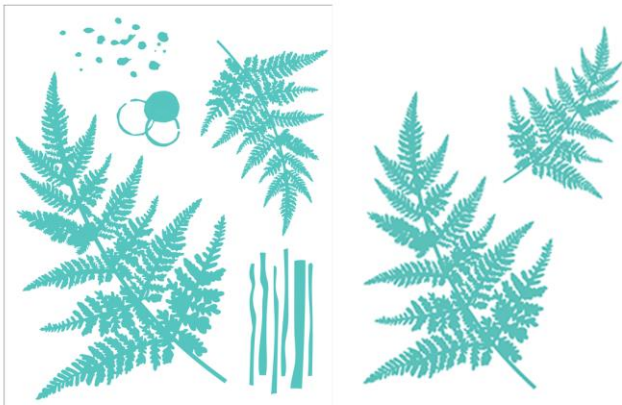

DESIGNER SERIES

Designed by...

Hazel
Eaton

Designed with love

♥ Designed by ... Hazel Eaton ♥

A5 Size Stamp Set (210 x 145mm/8.27 x 5.70")

A5 All about the Girls Stamp Set
DS-HE-1001

A5 Size Stamp Set (210 x 145mm/8.27 x 5.70")

A5 All about the Boys Stamp Set
DS-HE-1002

A5 Size Stamp Set (210 x 145mm/8.27 x 5.70")

A5 Sentiment Circles Stamp Set
DS-HE-1006

8 x 8" All Weathered Paper Pad
DS-HE-1005

Designed with love

♥ Designed by ... Hazel Eaton ♥

210 x 150mm / 8.27 x 5.90" - Stencil Sheet Size

Fern Foliage Stencil & Mask Set
DS-HE-1003

210 x 150mm / 8.27 x 5.90" - Stencil Sheet Size

You're a Star! Stencil & Mask Set
DS-HE-1004

Pure & Simple Glossies