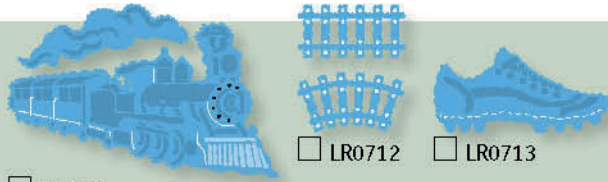

Marianne
design

the Collection

#101

MAY 2021

ELINE'S BABIES - COFFEE - OUTDOORS - MACHINES

May 2021

□ LR0711

□ LR0712

□ LR0713

□ CR1548

□ CR1549

□ CR1551

□ PS8087 (A5)

□ PS8088 (A5)

□ PS8037 (A5)

□ HT1662