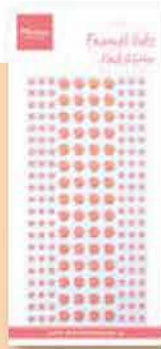

Marianne
design

#135

the Collection

March 2024

Lovely Romance - **PIXELS** - SYMPATHY

March 2024

□ CR1650

□ CR1651

□ PL4531

□ CR1652

- LR0062 (1 mm, wit)
- LR0066 (1 mm, zwart)
- LR0063 (2 mm, wit)
- LR0067 (2 mm, zwart)

□ LR0852

□ LR0853

□ EWK1293

□ MB0208

□ MB0215