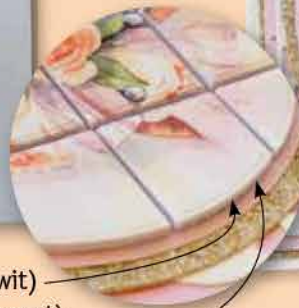

Marianne
design

#135

the Collection

March 2024

Lovely Romance - **PIXELS** - SYMPATHY

March 2024

□ CR1650

□ CR1651

□ PL4531

□ CR1652

- LR0062 (1 mm, wit)
- LR0066 (1 mm, zwart)
- LR0063 (2 mm, wit)
- LR0067 (2 mm, zwart)

□ LR0852

□ LR0853

□ EWK1293

□ MB0208

□ MB0215