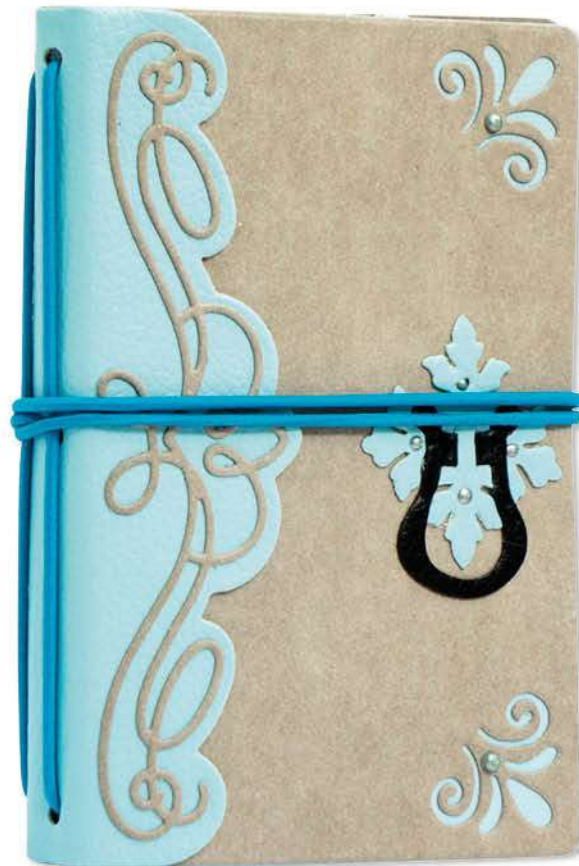

Cutting dies

Make your own journal!

(210x297mm)

(160x297mm)

(160x297mm)

(210x297mm)

Cutting dies

STENCILS1369