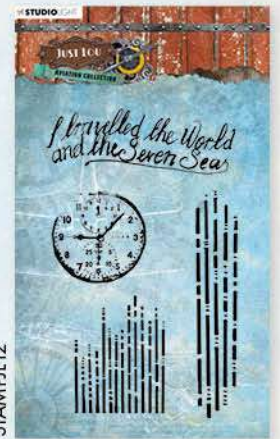

STAMP109

STAMP110

STAMP111

STAMP112

(105x148mm)

Cutting dies

Chipboard quotes

CB1U05