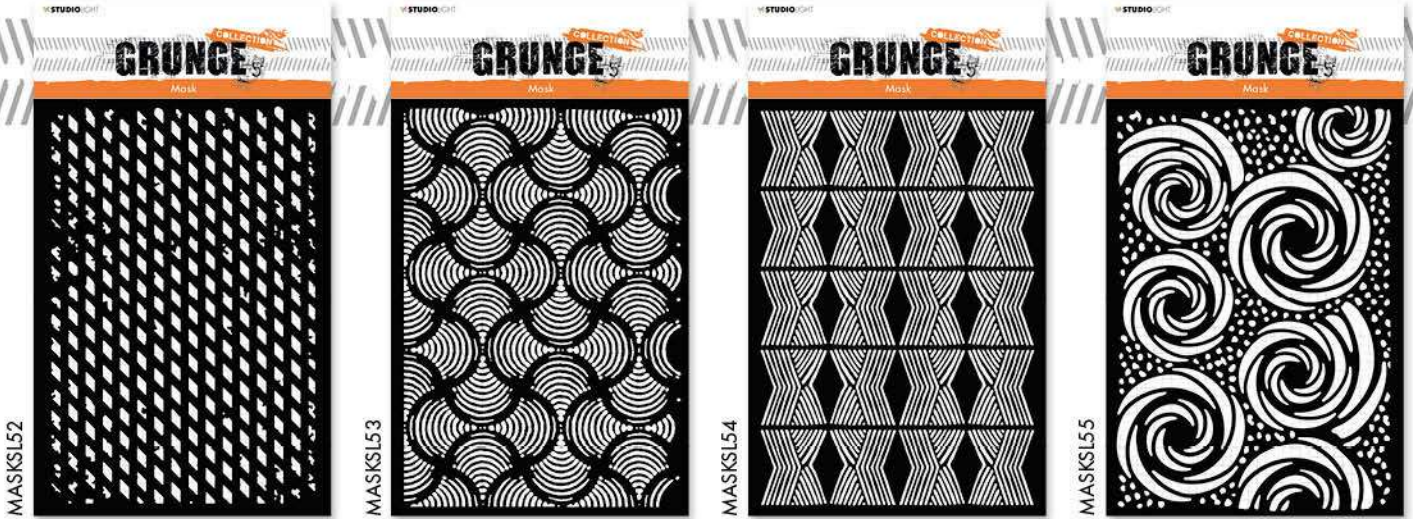

STENCILS1370

(140x210mm)

GRUNGE

Clear stamps

(74x210mm)

Cutting dies

(115x270mm)

Masks

(148x210mm)

Clear stamps

STAMPSL502

STAMPSL503

(148x210mm)

Clear stamps

(52x148mm)

5.0
COLLECTION
GRUNGE