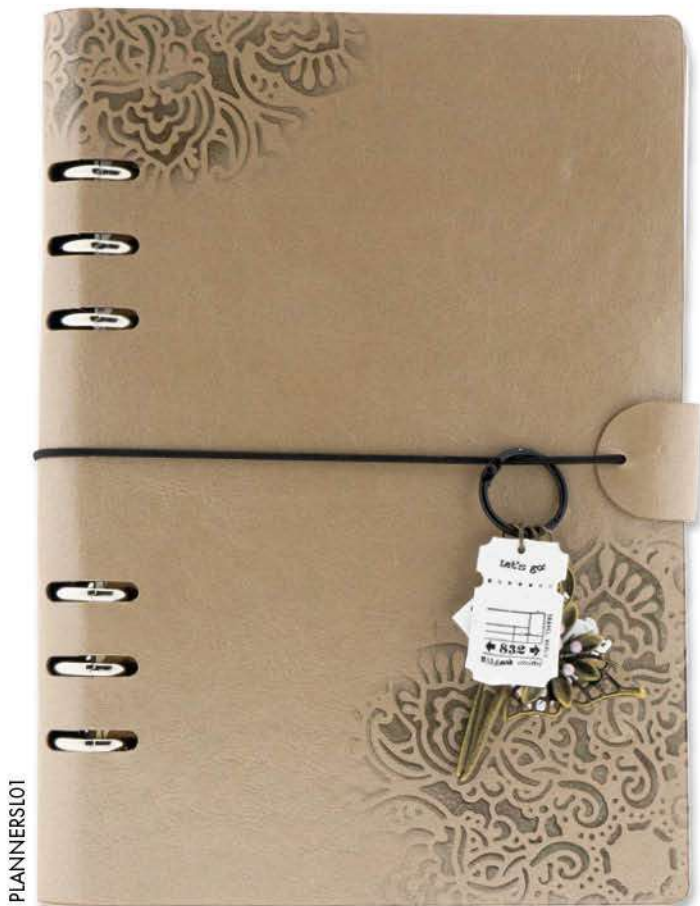

PLANNERSLOT