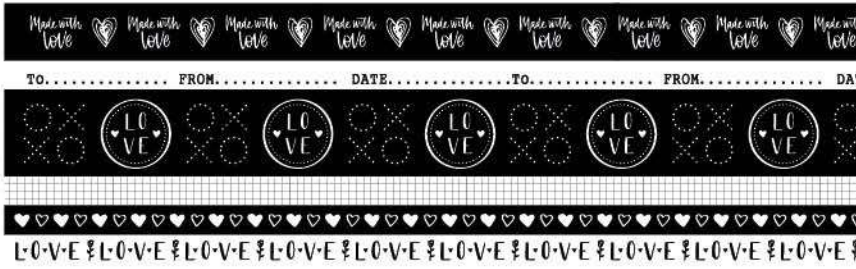

Masks

(132x170mm)

Cutting dies

(105x148mm)

(148x210mm)

Washi tape

WASHIFWL18

6 tape rolls (5m) | 4x5mm - 1x10mm - 1x15mm
Packaging size: 47x77mm