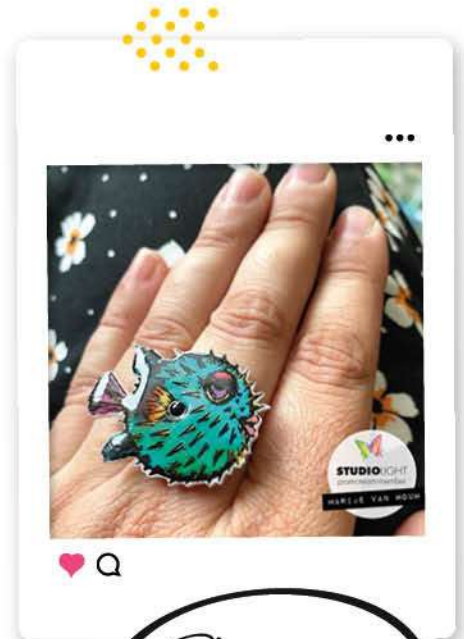

YOU & ME YOU'RE SO BEAUTIFUL I LOVE YOU YOU & ME YOU'RE SO BEAUTIFUL

JOIN OUR ONLINE COMMUNITY!

SHARE YOUR CREATIONS WITH US ON FACEBOOK!

/studiolight_nl

Share your creations with us!

 #STUDIOLIGHTCRAFTS

www.studiolight.nl