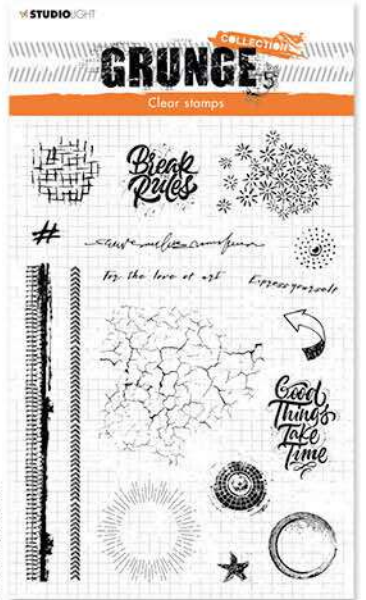

STENCILS1370

(140x210mm)

GRUNGE

Clear stamps

(74x210mm)

Cutting dies

(115x270mm)

Masks

(148x210mm)

Clear stamps

STAMPSL502

STAMPSL503

(148x210mm)

Clear stamps

(52x148mm)

5.0
COLLECTION
GRUNGE