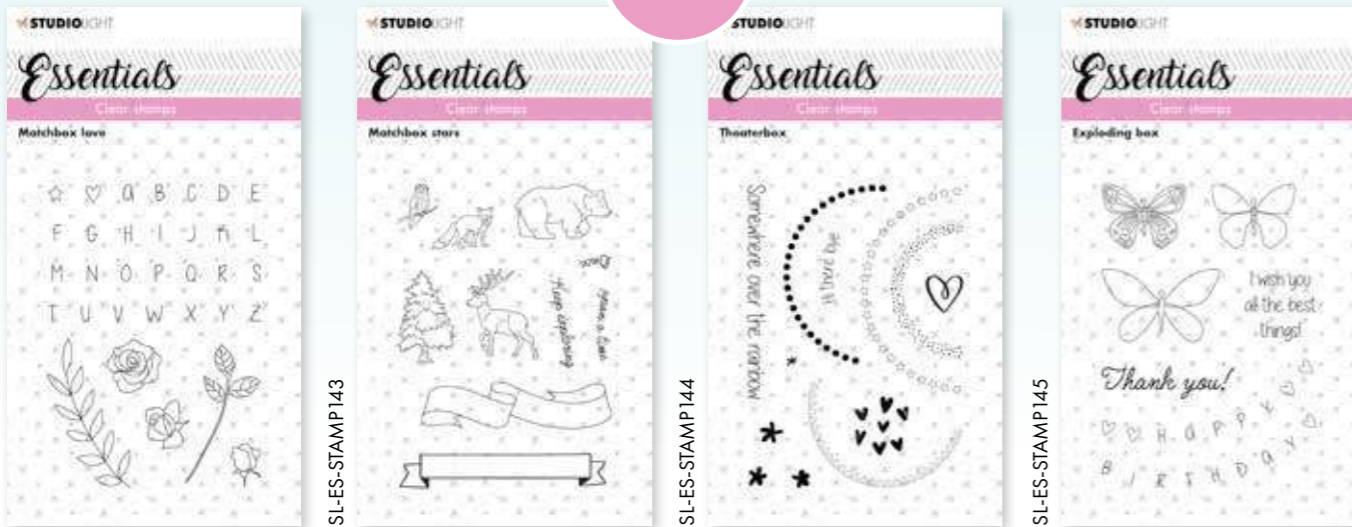

SL-ES-CD 115

SL-ES-CD 116

(148x210mm)

These dies are perfect to combine with the clear stamps on the bottom of this page

MADE BY @geralienhoftijzer

MADE BY @geralienhoftijzer

CLEAR STAMPS

SL-ES-STAMP 142