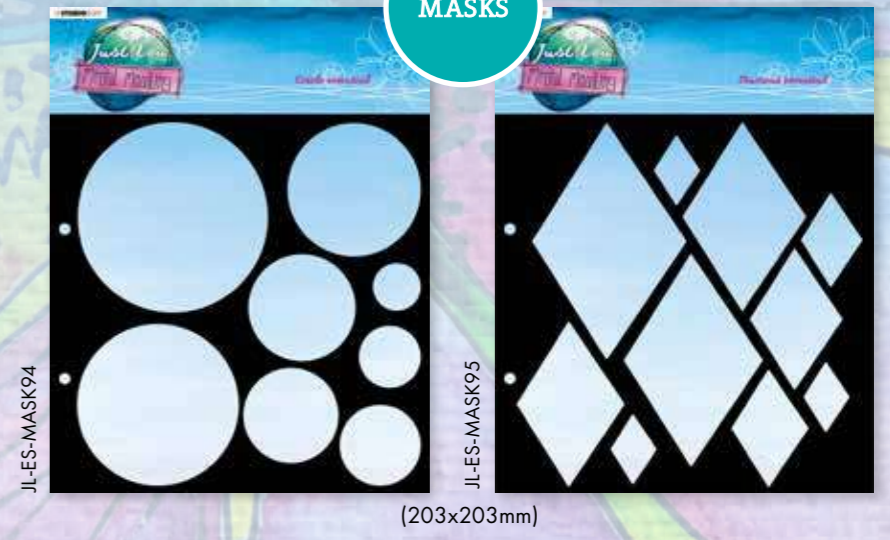

CLEAR STAMPS

FITS THE JL-MM STAMP 190-193

MADE BY @studio_eelz

ACRYLIC BLOCK

SL-ES-A SB05

CLEAR STAMPS

CUTTING DIES

MASKS

THE MASKS & CLEAR STAMPS FIT EXACTLY IN THIS JOURNAL!

MASKS

SL-ES-DCB16

SL-ES-DCB17

(210x297mm)

MADE BY @crealieske

MADE BY @corinereijngoudt

SL-ES-DCB18