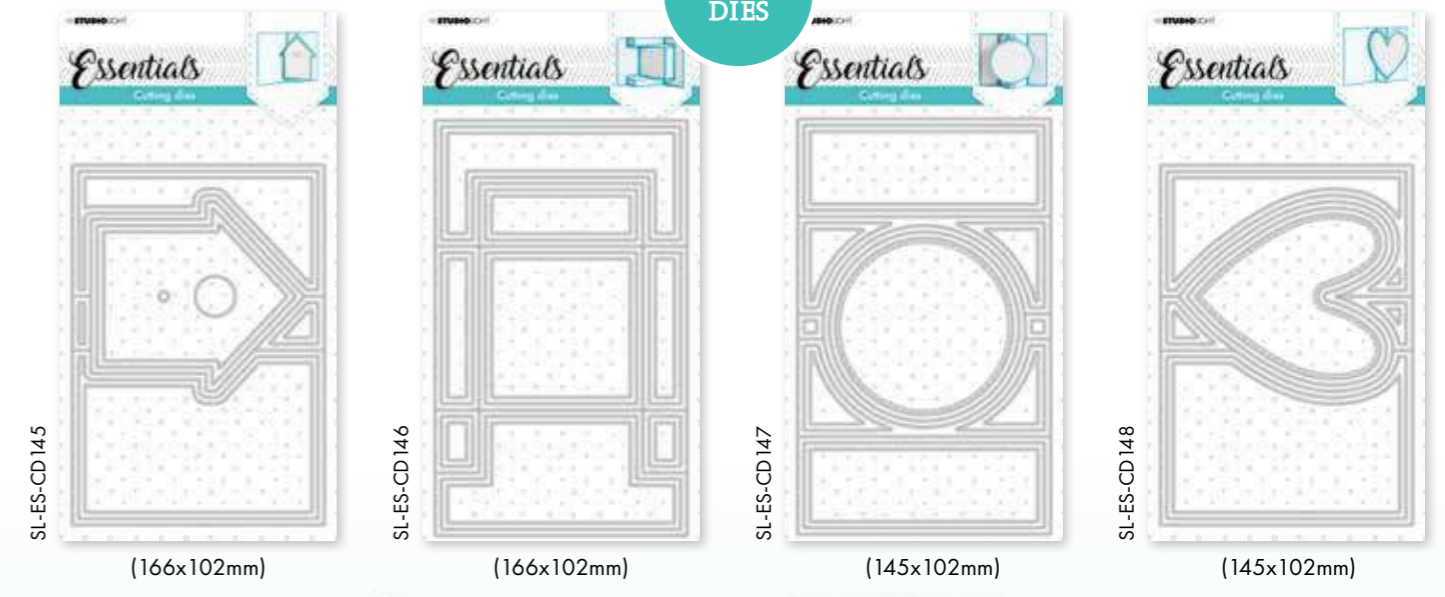

MADE BY @card_a_lize

SL-SS-SCD18

(160x270mm)

SL-SS-SCD19

(160x270mm)

MADE BY @debbyscards

SL-SS-STAMP162

(105x148mm)

SL-SS-STAMP163

(105x148mm)

NEW PACKAGING

SL-ES-SP01

(160x160mm)

SL-ES-SPM01

(45x23mm)

CUTTING DIES