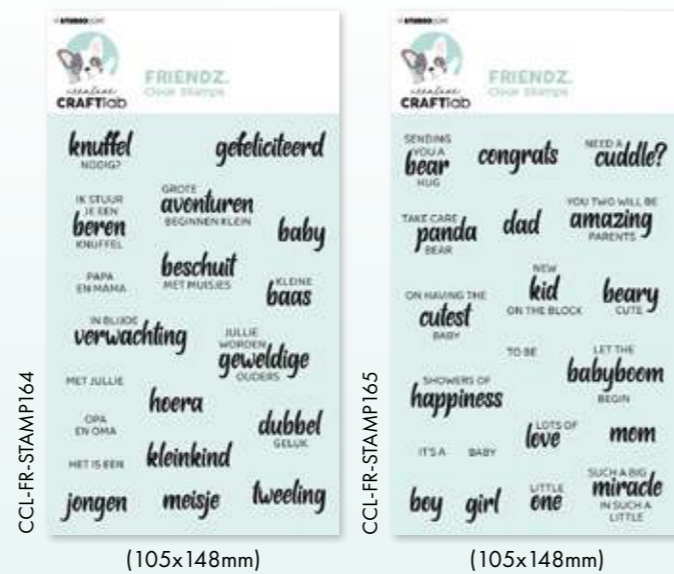

(190x250mm)

ABM-ES-JOUR05

(230x307mm)

This year we are launching a completely new brand under the name 'Creative Craftlab' designed by Jolanda Bergmans. With this brand we will launch both mini collections and Essentials that can be combined with all collections and other products. With these trendy designs you can create fantastic projects in no time. Follow us on Social Media not to miss anything!

Follow us 
   /creativecraftlab  /creativecraftlabmovies

www.creativecraftlab.nl

CUTTING DIES

(103x240mm)

(105x147mm)

(97x147mm)

(106x146mm)

SL-WG-PP24