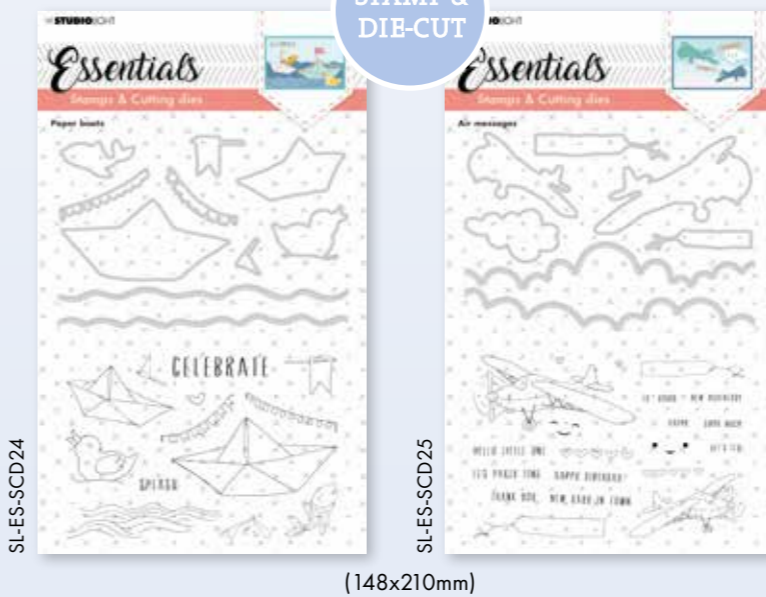

STAMP & DIE-CUT

SL-ES-SCD24

SL-ES-SCD25

(148x210mm)