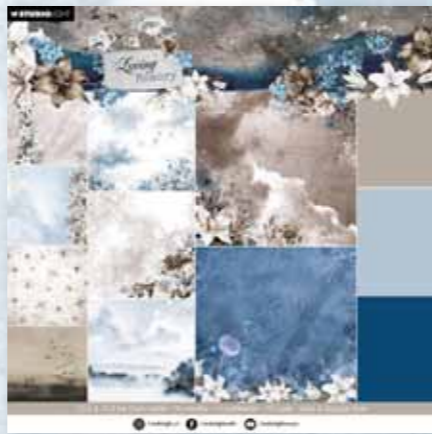

SL-ILM-STAMP560 | 92x134mm

SL-ILM-STAMP561 | 93x135mm

Paper pad

SL-ILM-PP118 | 203x203mm

MADE BY @inekcreations

Die-cut blocks

JMA-ES-DCB69 | 203x203mm

Best of  
Jenine's Mindful  
Art collection