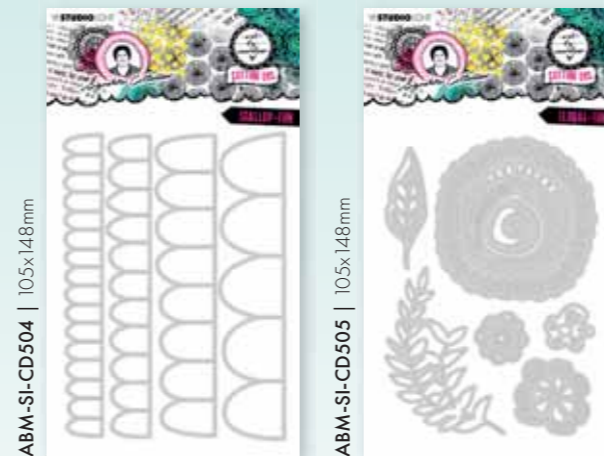

Masks

ABM-SI-MASK183 | 203x203mm

ABM-SI-MASK184 | 203x203mm

ABM-SI-MASK185 | 110x213mm

ABM-SI-MASK186 | 110x213mm

ABM-SI-WTP01 | 210x297mm

MADE BY @art_by_marlene

Pencil case

ABM-SI-PC01 | 120x320x100mm

Washi tape

ABM-SI-WASH08 | 80x93x40mm

ABM-SI-WASH09 | 80x93x40mm

MADE BY @art_by_marlene

Die sets

ABM-SI-CD504 | 105x148mm

ABM-SI-CD505 | 105x148mm