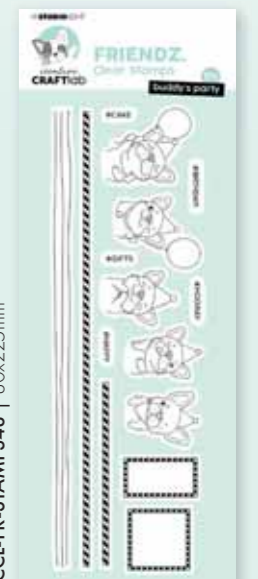

Die sets

Hello Beautiful

MADE BY @daiscreaplace

Die sets

CCL-ES-CD479 | 87x120mm

CCL-ES-CD480 | 114x143mm

CCL-ES-CD481 | 79x138mm

MADE BY @daiscreaplace

Die sets

MADE BY @daiscreaplace

CCL-FR-CD476 | 108x127mm

CCL-FR-CD477 | 108x128mm

CCL-FR-CD478 | 114x133mm

Clear stamps

CCL-FR-STAMP347 | 111x155mm

CCL-FR-STAMP348 | 80x225mm