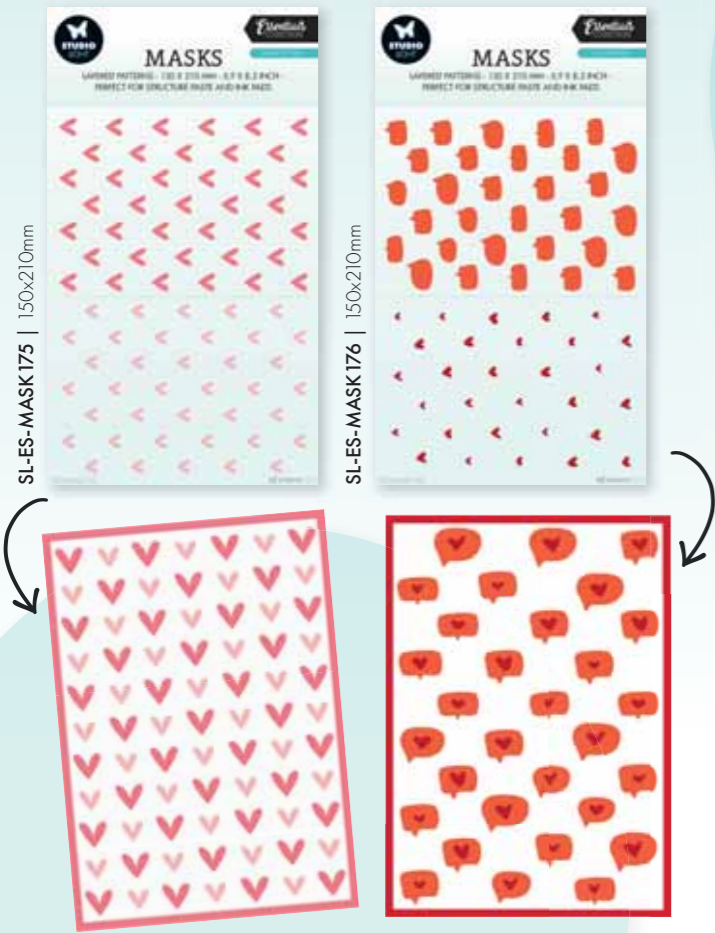

Clear stamps

Mask

Paper pads

NEW
250
GSM

Clear stamps

Masks

SI-ES-CD496 | 132x267mm

SI-ES-CD497 | 151x283mm