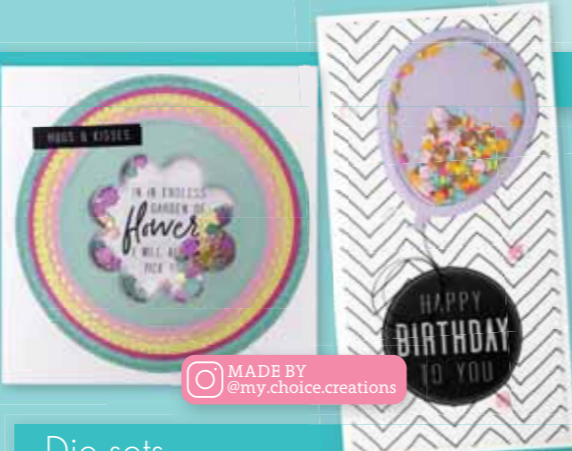

MADE BY @my.choice.creations

Die sets

SL-ES-CD492 | 87x62mm