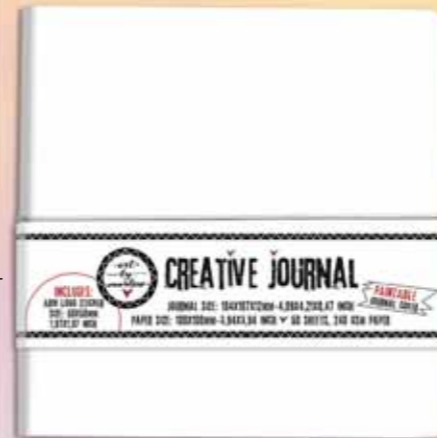

CREATIVE JOURNAL

ABM-ES-JOUR14 | 104x107mm