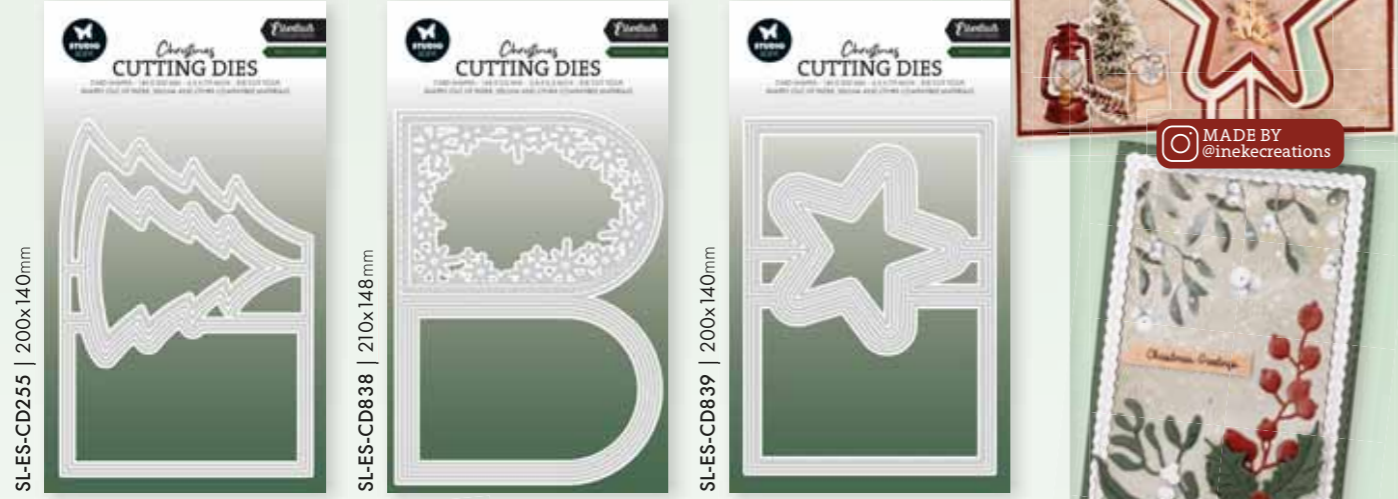

CUTTING DIES

DIE CUT YOUR SHAPES OUT OF PAPER, VELLUM AND OTHER COMPATIBLE MATERIALS.

Essentials COLLECTION