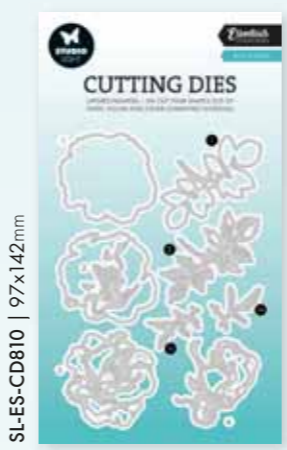

CUTTING DIES

DIE CUT YOUR SHAPES OUT OF PAPER, VELLUM AND OTHER COMPATIBLE MATERIALS.