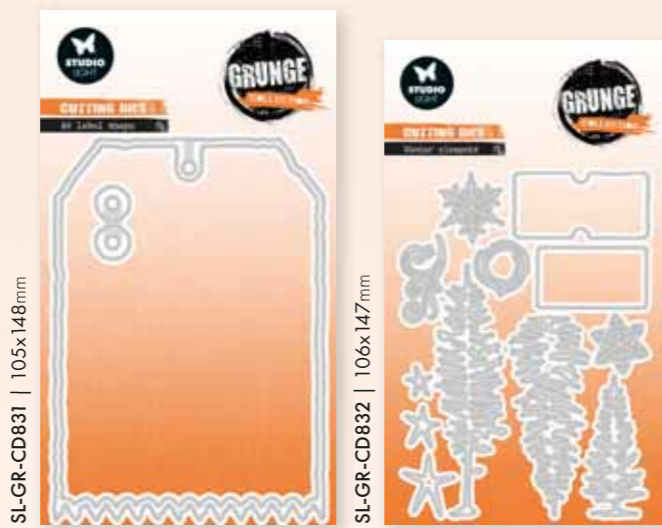

CUTTING DIES