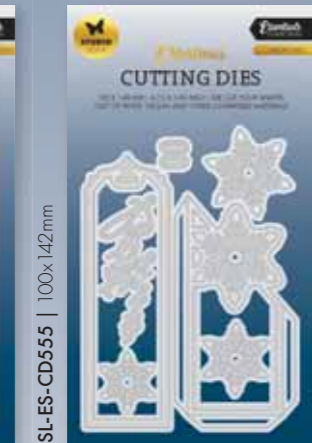

SL-ES-CD555 | 100x142mm