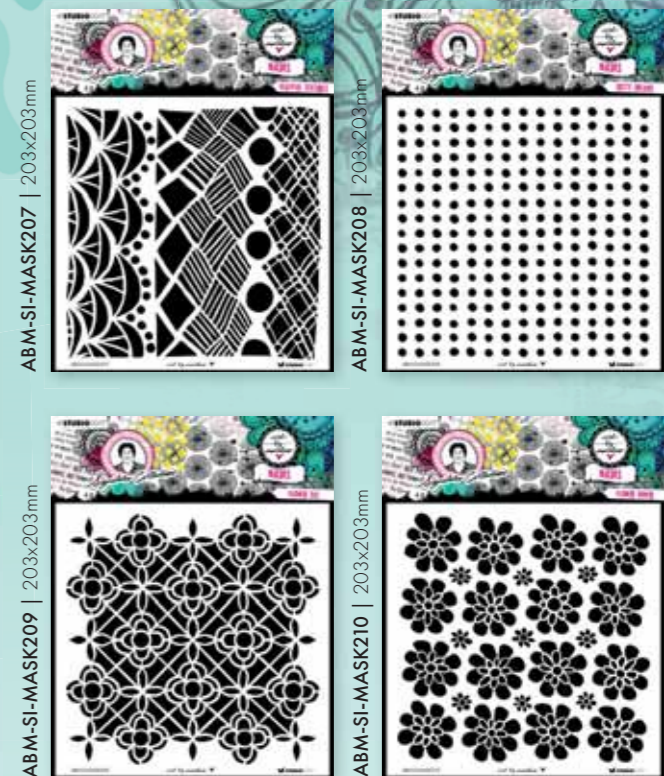

Die sets

Sticky quotes

3X7 DESIGNS
BLACK, WHITE & PINK

Paper elements

Clear stamps

Tissue paper

Scrap set

Masks

Die-cut block