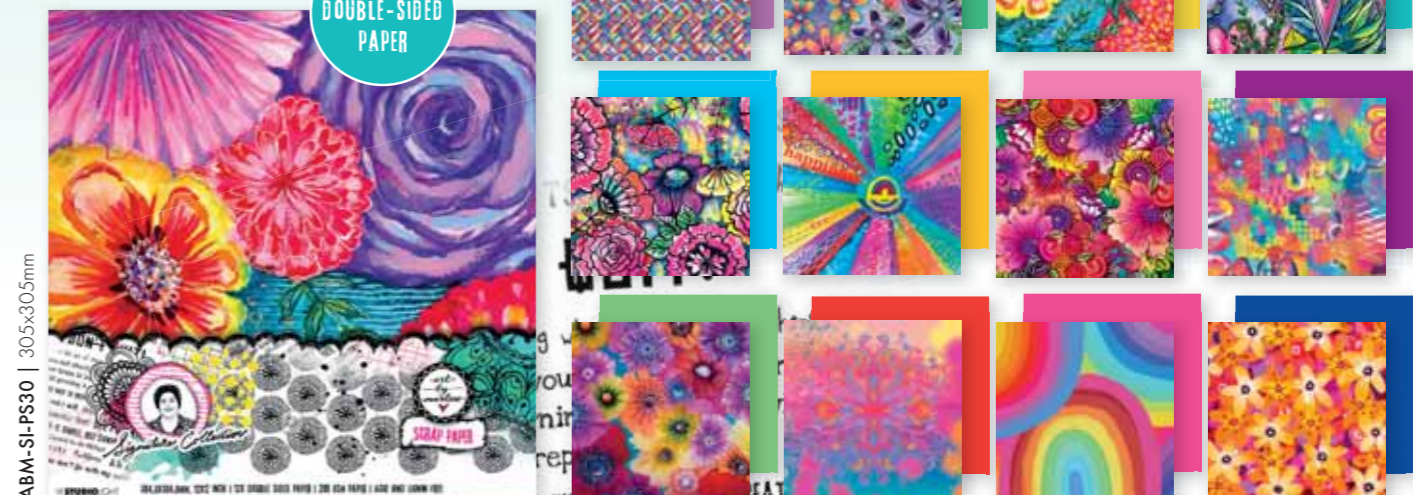

Die sets

Sticky quotes

3X7 DESIGNS
BLACK, WHITE & PINK

Paper elements

Clear stamps

Tissue paper

Scrap set

Masks

Die-cut block