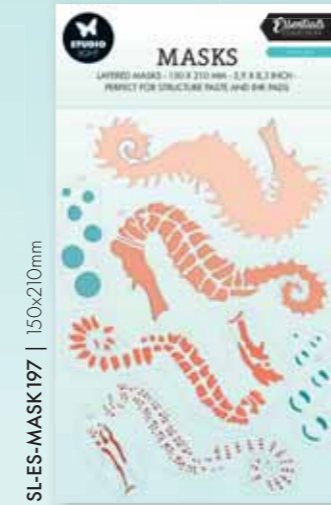

Masks

Tip: use the Studio Light blending brushes and ink pads!

MADE BY @corinereijngoudt

MADE BY @corinereijngoudt

Clear stamps

MADE BY @card_a_lize

Clear stamps

MADE BY @card_a_lize

Mixed paper pads

Blisters

MADE BY @geralienhoftijzer

Die sets

MADE BY @my.choice.creations