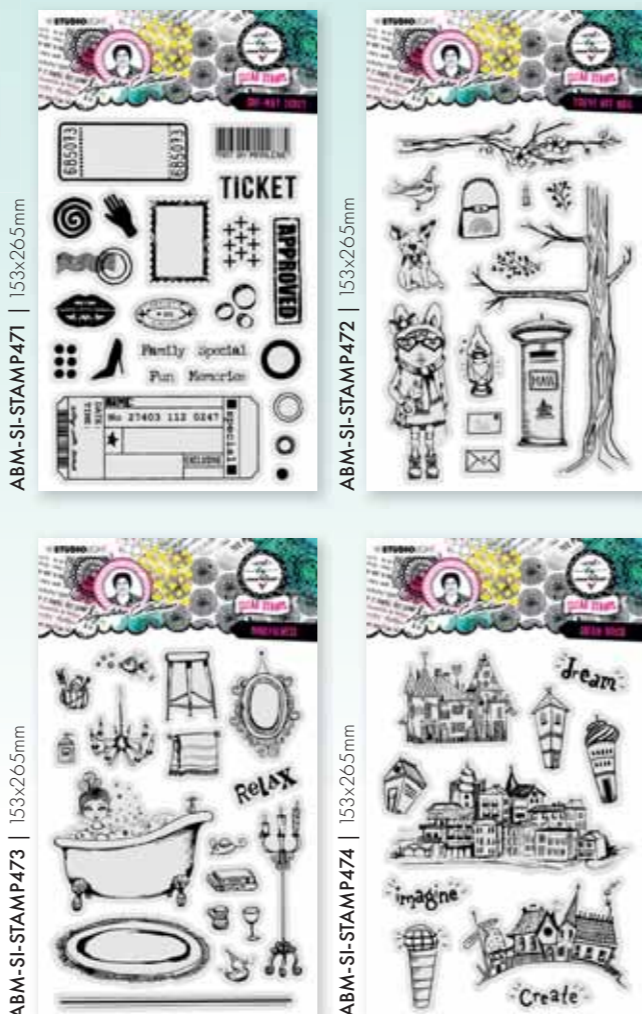

MADE BY @daiscreaplace

Clear stamps

CCL-FR-STAMP468 | 133x195mm

CCL-ES-CD542 | 55x112mm

CCL-ES-CD453 | 74x213mm

Die sets

MADE BY @daiscreaplace

Splatter brush Watercolor brushes

ABM-ES-JOUR09 | 190x250x30mm

JOURNAL SIZE: 145X190MM
PAPER SIZE: 125X180MM | 10 SHEETS

MADE BY @art_by_marlene

Die sets

Sticky quotes

3X7 DESIGNS
BLACK, WHITE & PINK

Paper elements

Clear stamps

Tissue paper

Scrap set

Masks

Die-cut block

Masks

Tip: use the Studio Light blending brushes and ink pads!

MADE BY @corinereijngoudt

MADE BY @corinereijngoudt