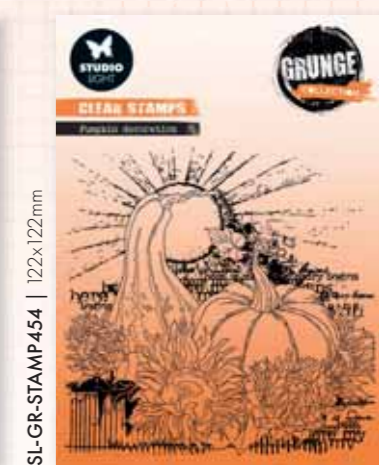

MADE BY @jolanderondeschalken

Masks

SL-GR-MASK203 | 150x150mm

SL-GR-MASK204 | 150x150mm

SL-GR-MASK205 | 150x150mm

SL-GR-MASK206 | 150x150mm

Clear stamps

SL-GR-STAMP453 | 122x122mm