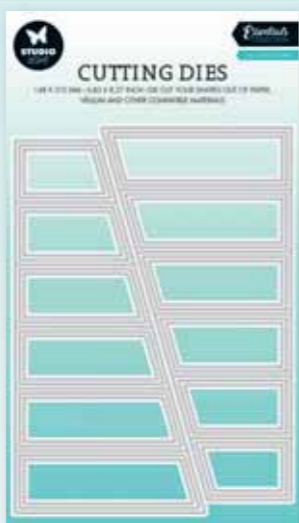

SL-ES-CD537 | 148x210mm