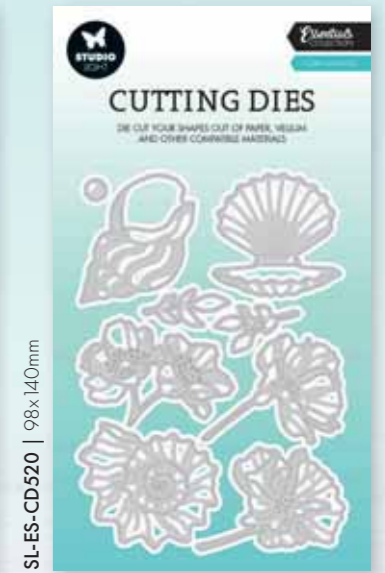

SL-SK-STAMP440 | 90x134mm

Clear stamps

Scrap set

2x6 double-sided paper

SL-SK-PS27 | 304x304mm

Paper pad

SL-SK-PP88 | 203x203mm

DIY Blocks

SL-ES-DCB42 | 210x294mm

SL-ES-DCB43 | 210x294mm

MADE BY @geralienhoftijzer

SL-ES-DCB44 | 210x294mm

SL-ES-DCB45 | 210x294mm

Die sets

SL-ES-CD517 | 148x210mm

SL-ES-CD518 | 148x210mm

Die sets

SL-ES-CD519 | 96x139mm

SL-ES-CD520 | 98x140mm

MADE BY @crealieske

Clear stamps

Clear stamps

Clear stamps

Clear stamps