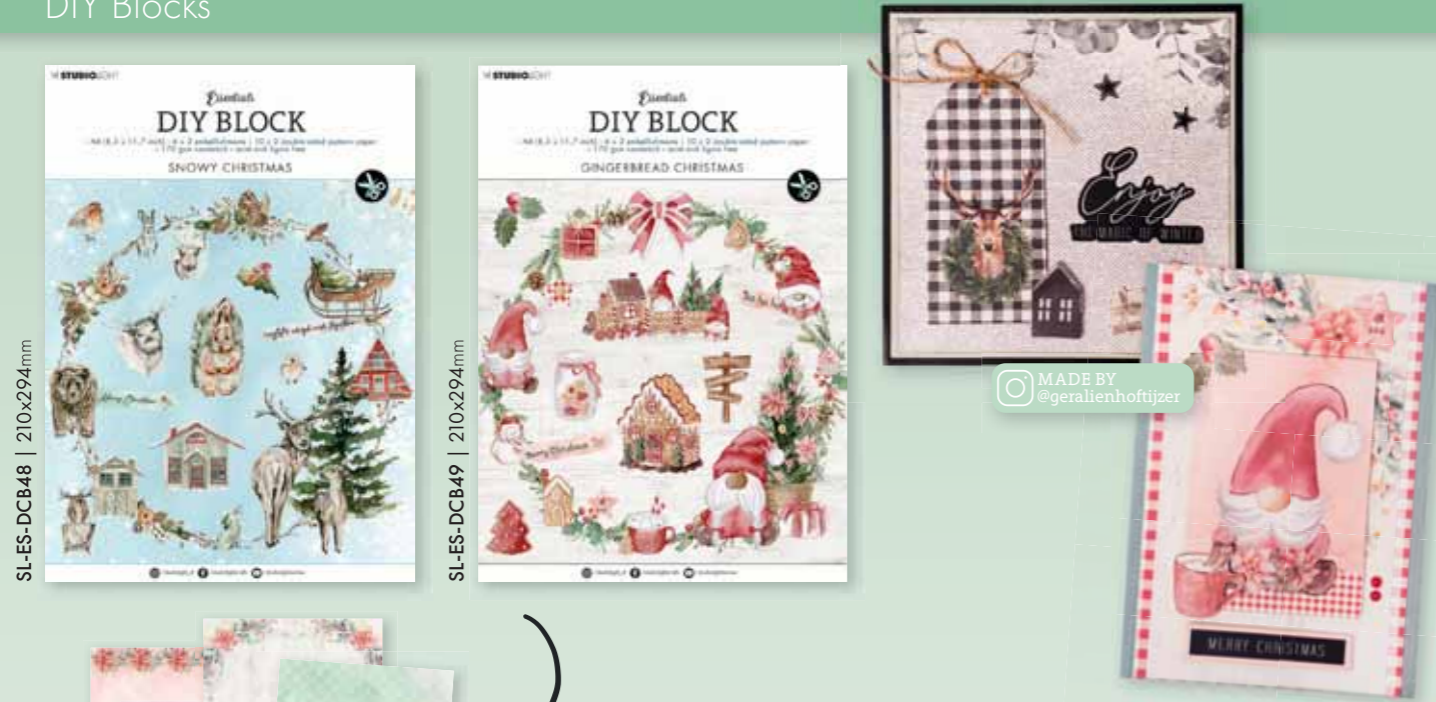

DIY Blocks

SL-ES-DCB48 | 210x294mm

SL-ES-DCB49 | 210x294mm

DIY Blocks

SL-ES-DCB50 | 210x294mm

SL-ES-DCB51 | 210x294mm

Sticker pad

Paper glue

SL-ES-STIC12 | 148x210mm

SL-ES-GLUE03 | 22x123mm

MADE BY @geralienhoftijzer

MDF Storage

These MDF storage products were made in collaboration with Pronty Crafts