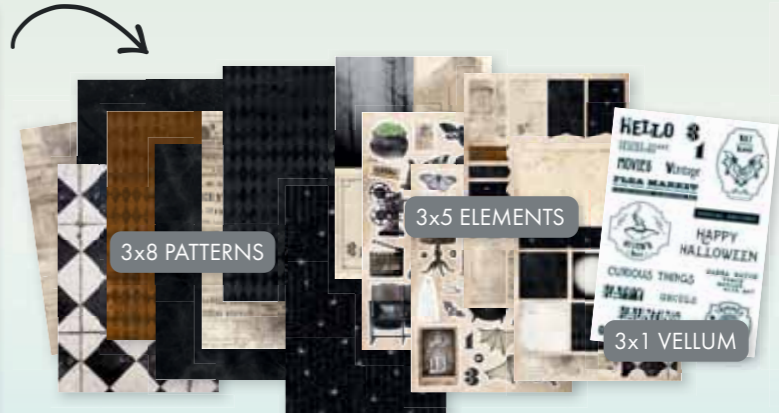

SL-ES-MPP26 | 148x210mm