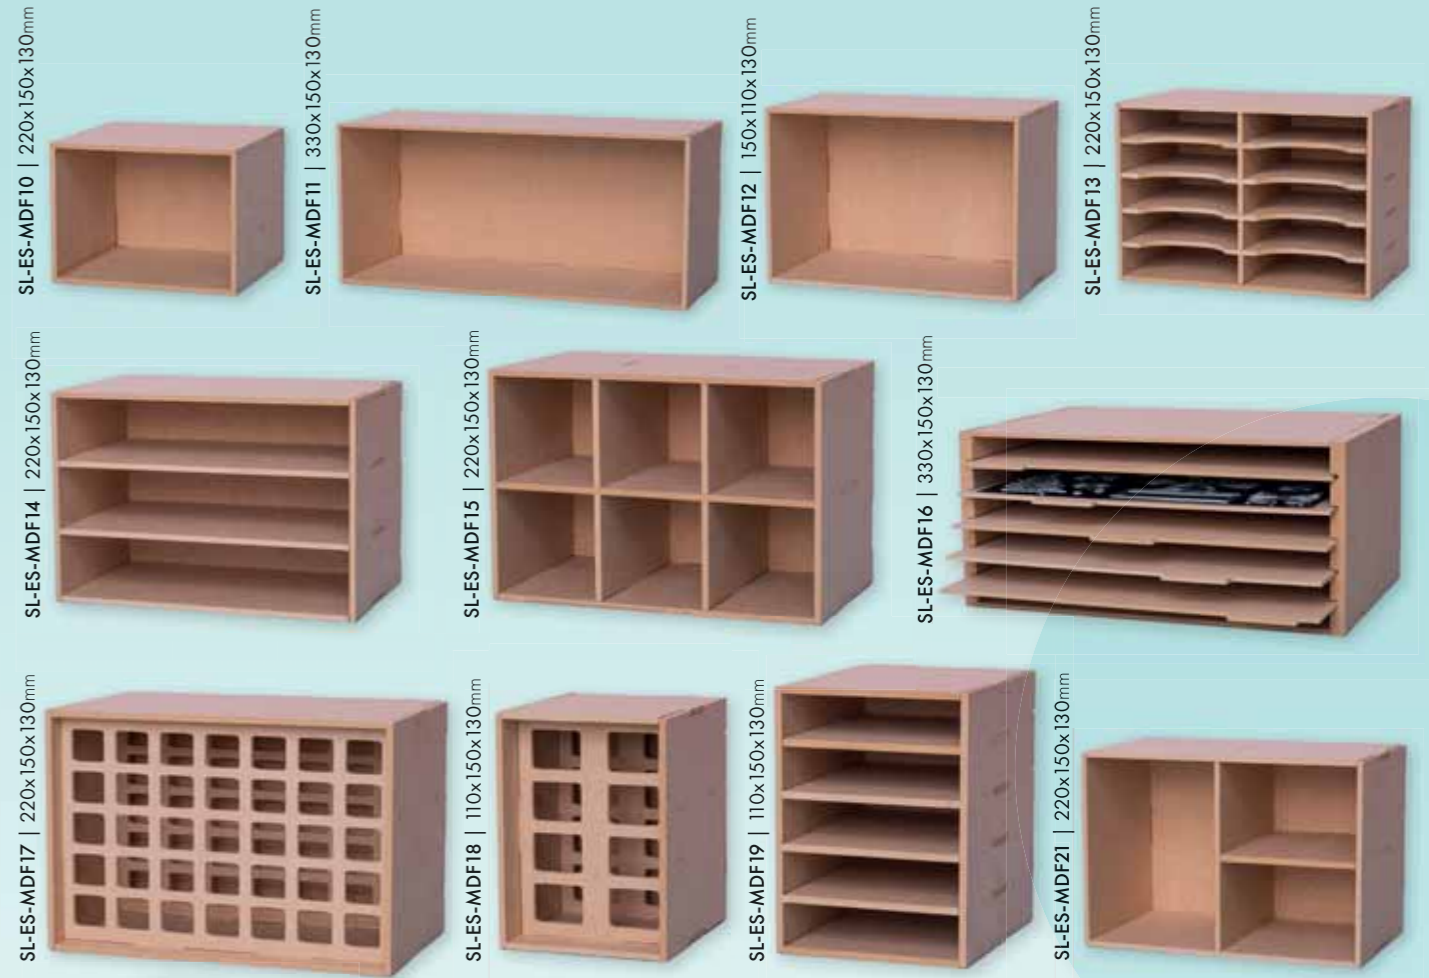

DIY Blocks

SL-ES-DCB50 | 210x294mm

SL-ES-DCB51 | 210x294mm

Sticker pad

Paper glue

SL-ES-STIC12 | 148x210mm

SL-ES-GLUE03 | 22x123mm

MADE BY @geralienhoftijzer

MDF Storage

These MDF storage products were made in collaboration with Pronty Crafts

Die sets

CCL-ES-CD687 | 77x158mm

CCL-ES-CD688 | 70x130mm

CCL-ES-CD689 | 66x122mm

MADE BY @daiscreaplace

Die set