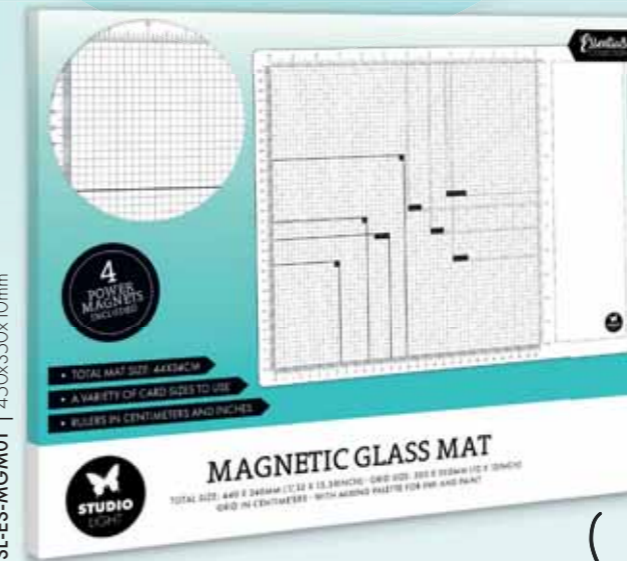

Acrylic block

SL-ES-ASB08 | 60x110mm

Die sets

SL-ES-CD580 | 98x140mm

SL-ES-CD581 | 98x140mm

Magnetic glass mat

SL-ES-MGM01 | 450x350x10mm

- TOTAL MAT SIZE: 44X34CM
- A VARIETY OF CARD SIZES TO USE
- RULERS IN CENTIMETERS AND INCHES