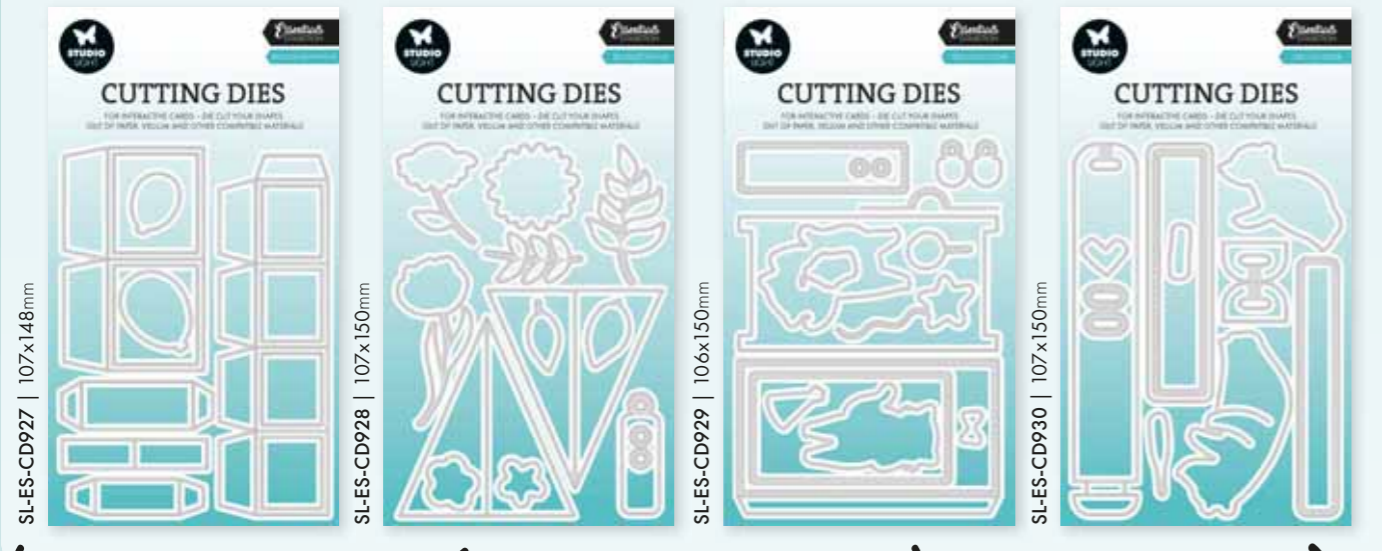

CCL-ES-CD909 | 209x124mm

CCL-ES-CD910 | 128x86mm

MADE BY @cj.cards

SL-SS-SCD85 | 148x105mm

SL-SS-SCD86 | 148x105mm

SL-SS-SCD87 | 148x105mm

MADE BY @creativemyrthe

SL-SS-STAMP765 | 102x74mm

SL-SS-SCD88 | 106x36mm

SL-SS-CD935 | 148x105mm

SL-SS-CD936 | 148x105mm

SL-SS-MASK304 | 210x148mm

SL-SS-MASK305 | 210x148mm

MADE BY @creativemyrthe

MADE BY @creativemyrthe

SL-ES-CD927 | 107x148mm

SL-ES-CD928 | 107x150mm

SL-ES-CD929 | 106x150mm

SL-ES-CD930 | 107x150mm

SCAN QR FOR INSTRUCTIONS!

Keep an eye on our YouTube channel for instructions on all these interactive dies!

MADE BY @daiscreaplace

MADE BY @daiscreaplace