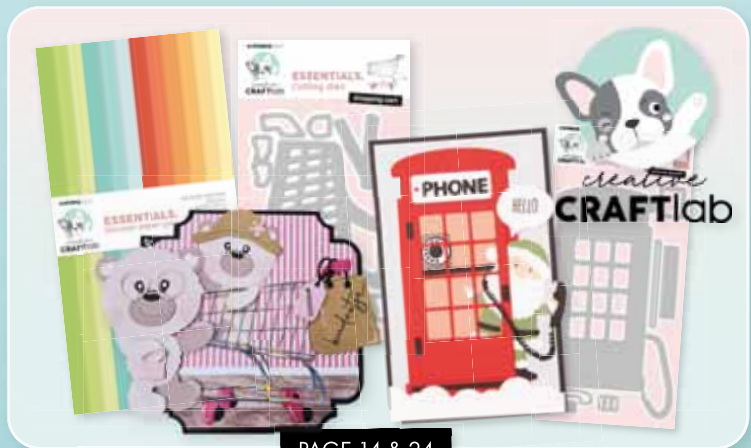

PAGE 14 & 24

More in this catalog:

3 new Studio Light collections • 2 giftboxes die-cut paper pads • a new Grunge collection