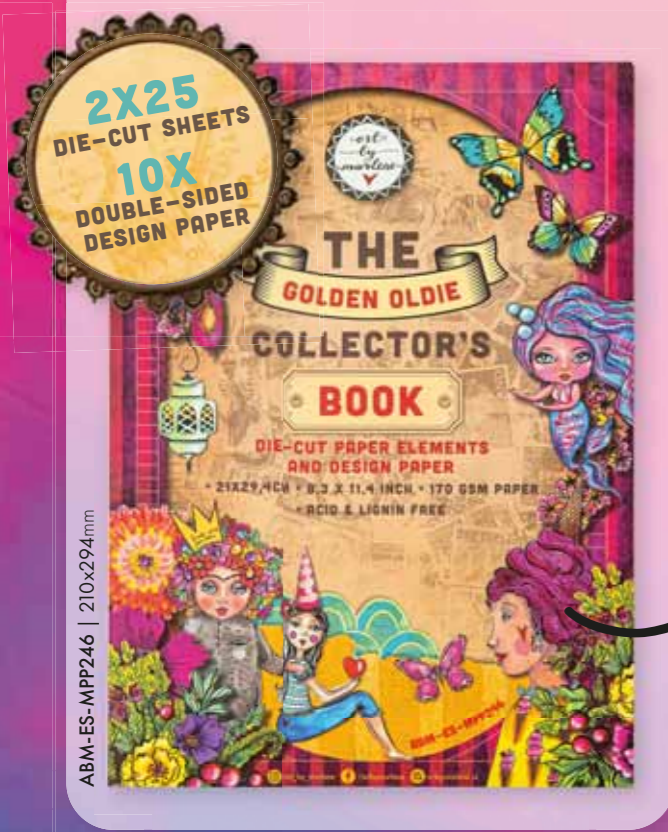

MADE BY @art_by_marlene

ABM-SI-PC04 | 80x200x80mm

ABM-SI-PC05 | 120x320x100mm

MADE BY @art_by_marlene

A WASHI STICKER PAD, FULL OF COLORFUL ELEMENTS

ABM-SI-WASH28 | 148x210mm

MATCHING DESIGNS!

ABM-ES-MPP246 | 210x294mm