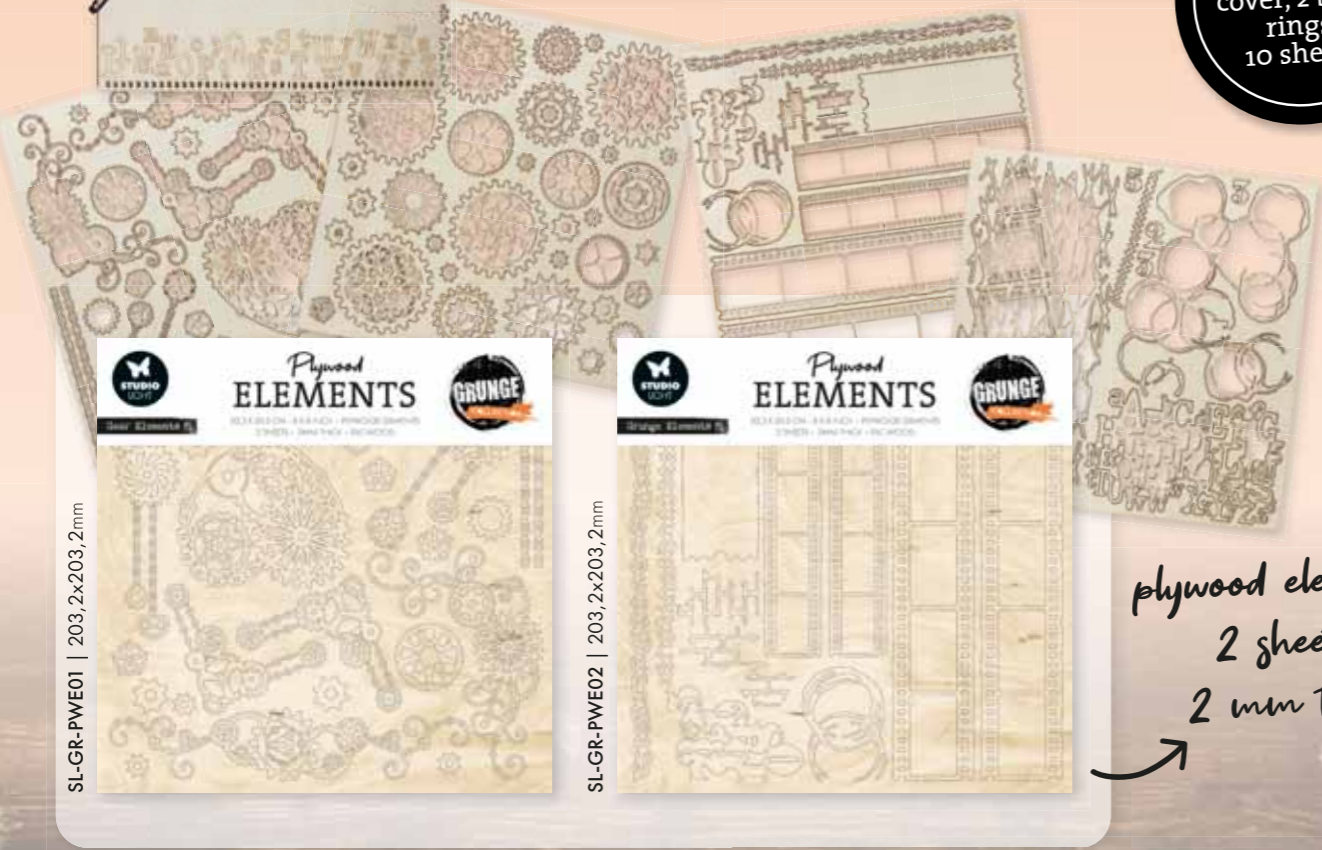

SL-GR-STAMP737 | 93x136xmm

SL-GR-STAMP734 | 51x146mm

SL-GR-STAMP735 | 51x146mm

MADE BY @studiolight_nl

ABM-SI-PE19 | 130x105mm

COLLECTOR'S BOX

ABM-SI-PE20 | 155x120x5mm

128 PAPER ELEMENTS