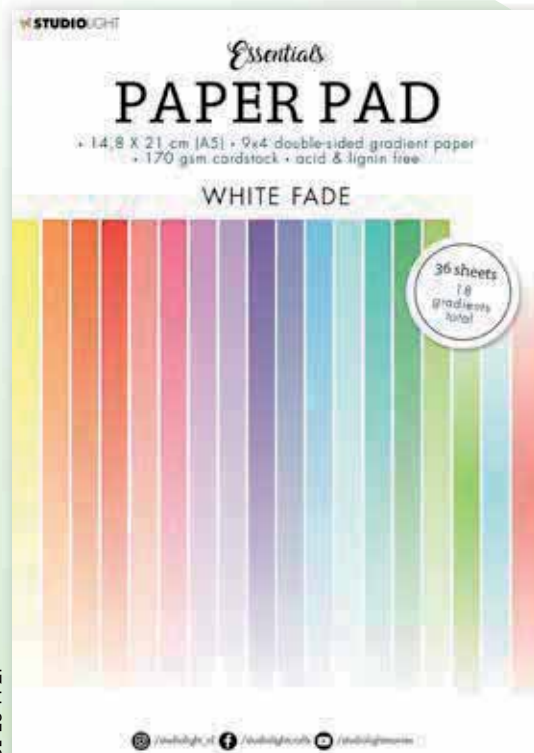

SL-ES-PP21