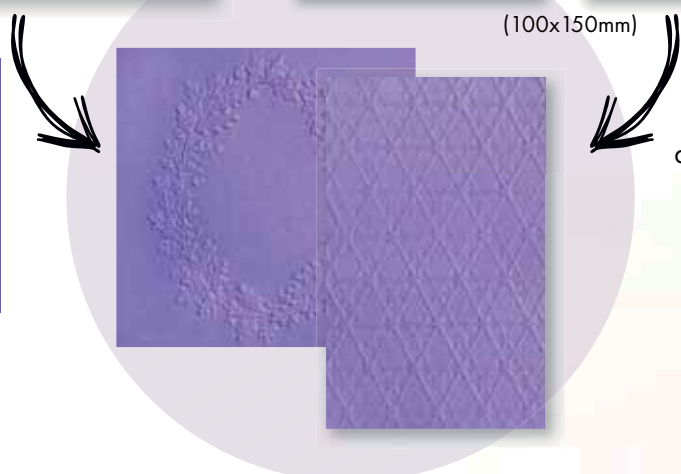

SL-ES-EMB05

SL-ES-EMB06

These 2 embossing folders are 15x15cm and have a flower and a oval wreath on them. They are a beautiful base for a card or a planner page. Tip: use your paste and inks with a brush to softly highlight the outer parts of the embossed paper.

These 2 embossing folders are 10x15cm and feature a basic pattern for a card.