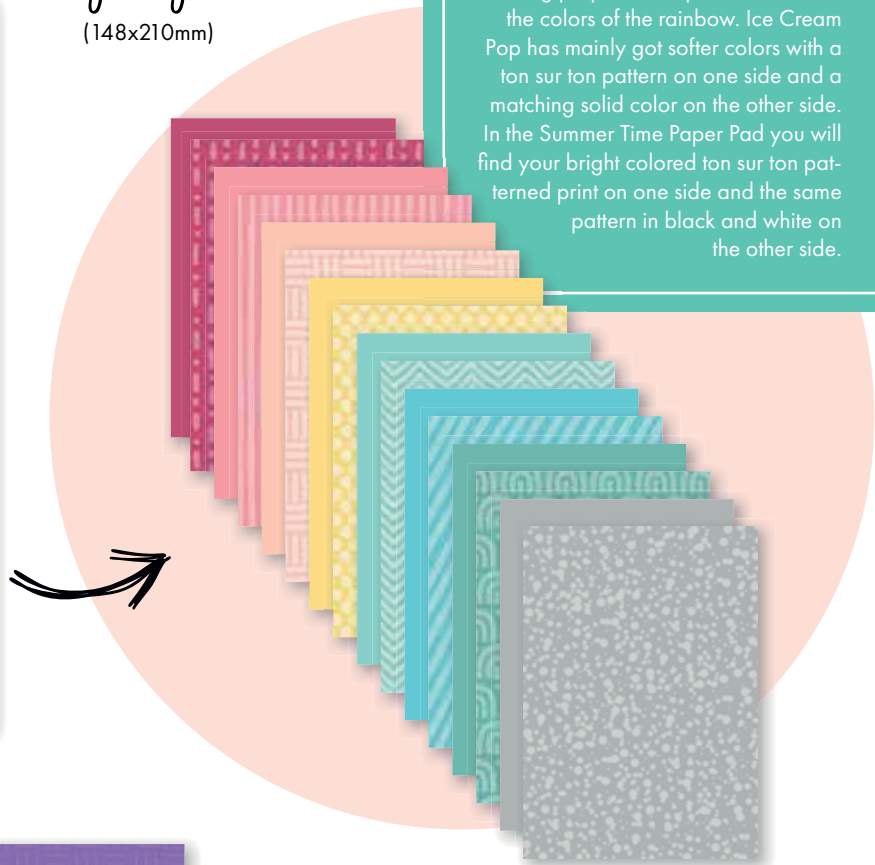

BASICS BY *Karin Joan*

Paper pads (148x210mm)

Paper pads

These are Basic patterned papers that will work perfectly with Misseees and Misseees' Man or any other crafty card making project. Each pack contains all the colors of the rainbow. Ice Cream Pop has mainly got softer colors with a ton sur ton pattern on one side and a matching solid color on the other side. In the Summer Time Paper Pad you will find your bright colored ton sur ton patterned print on one side and the same pattern in black and white on the other side.