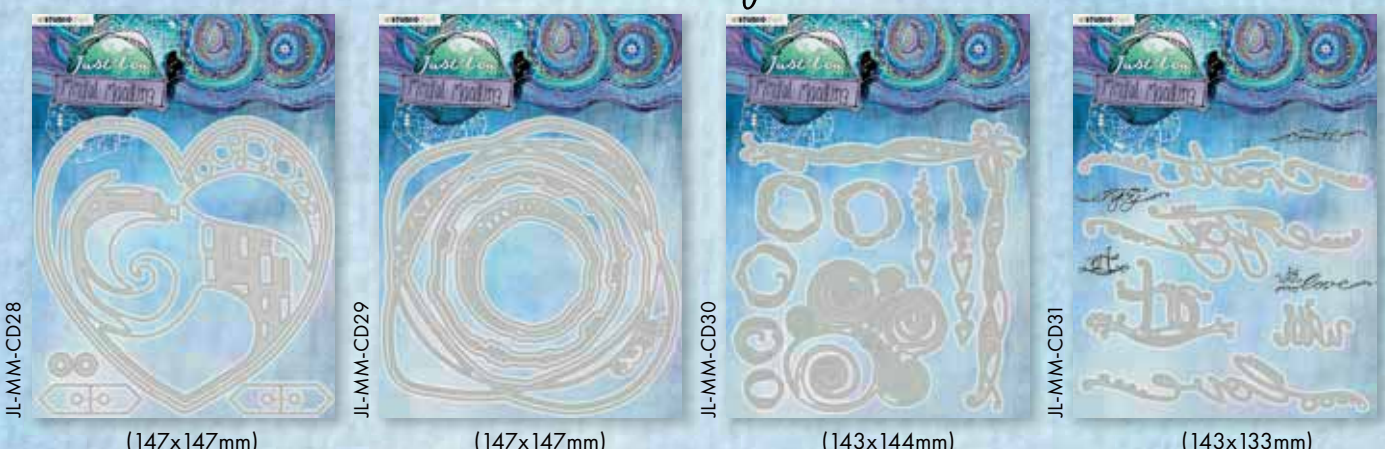

Masks

Rice paper

Just Lou

Mindful Moodling

Scrap

Cutting dies

Paper pads

(148x210mm)

CHRISTMAS ESSENTIALS SET 1

This set contains 1 A5 card shape, 1 card shape that makes a folded card (10x10cm) with a snowflake, 1 border cutting die with stars, 2 sets of snowflakes, 1 label set, 1 set with English texts and 1 set with Dutch texts. In this Christmas set are also 2 masks, 1 for scenery and 1 for backgrounds. The Christmas Essential sets contain a lot of great essential elements to create various Christmas cards and projects.