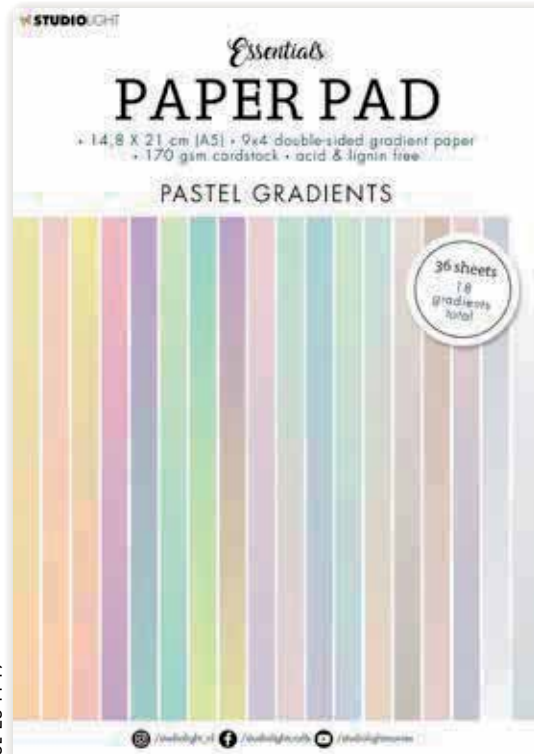

SL-ES-PP19