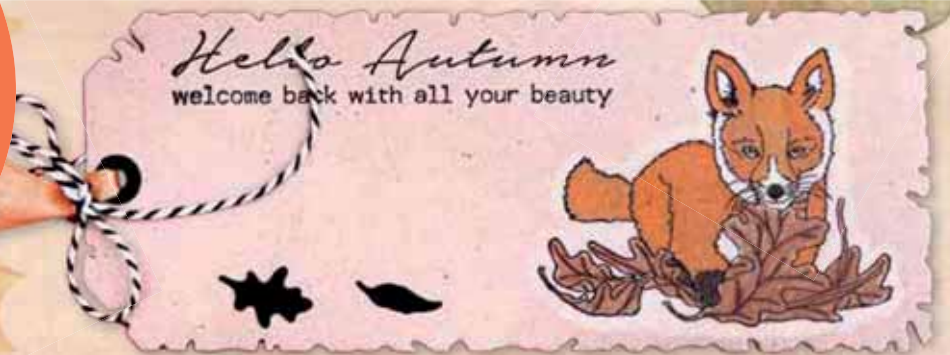

(105x148mm)

The Beauty of Fall collection has 4 A6 clear stamps with fall designs you can color and text stamps to finish off your projects. The collection also contains 4 cutting die sets and 2 masks with all kinds of elements to make all the fall sceneries you want. Use the masks to set the base of the scenery with grass of leaves and add the cutting dies, stamps and other elements to add in all the details.