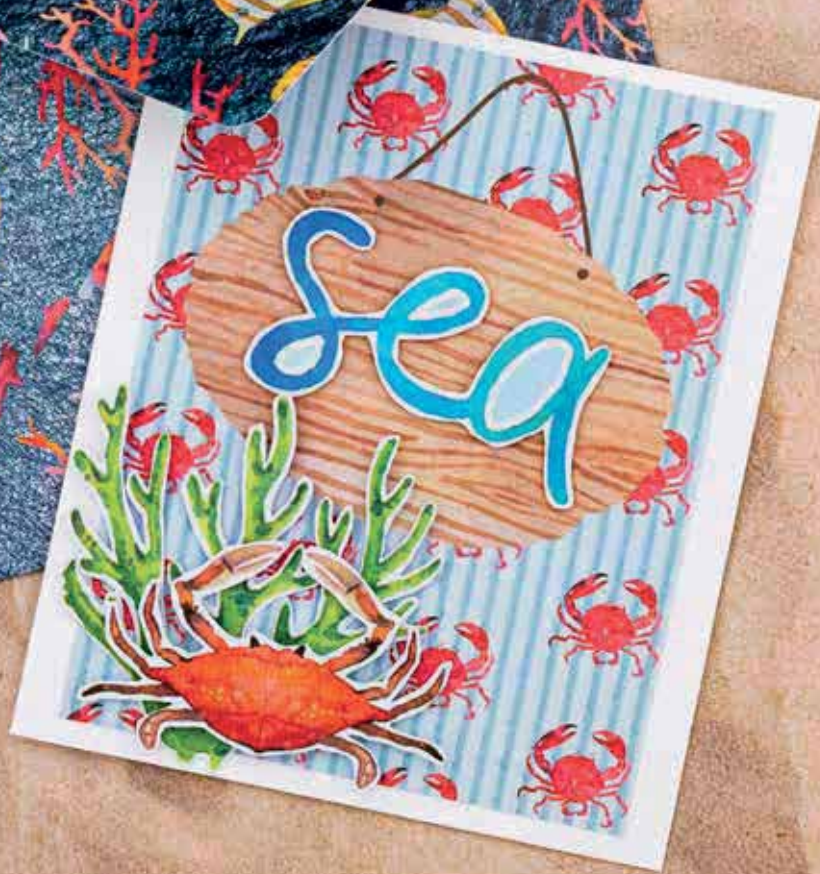

THE JEM
CALLS TO ME