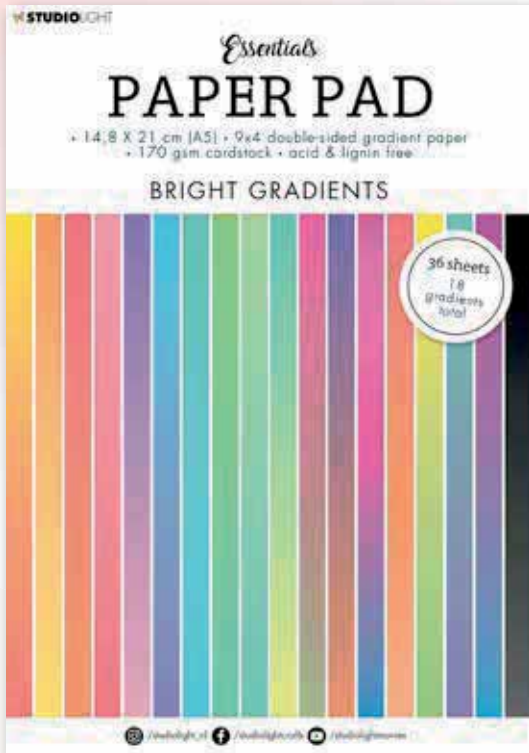

Masks

Rice paper

Just Lou

Mindful Moodling

Scrap

Cutting dies

Paper pads

(148x210mm)