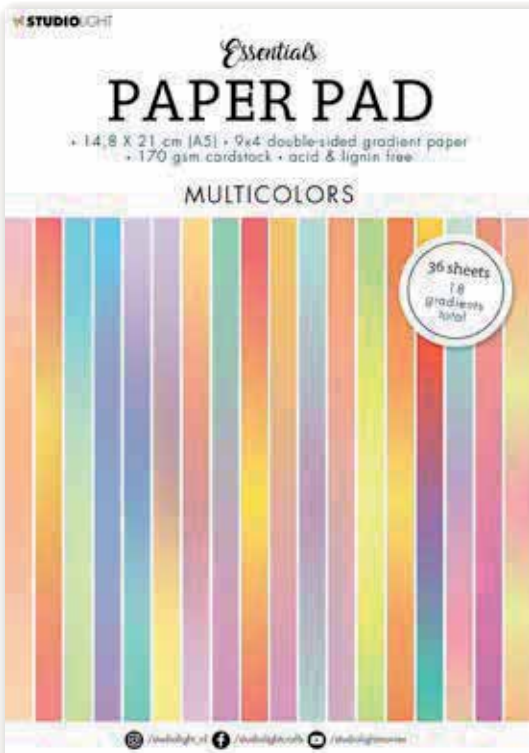

SL-ES-PP20