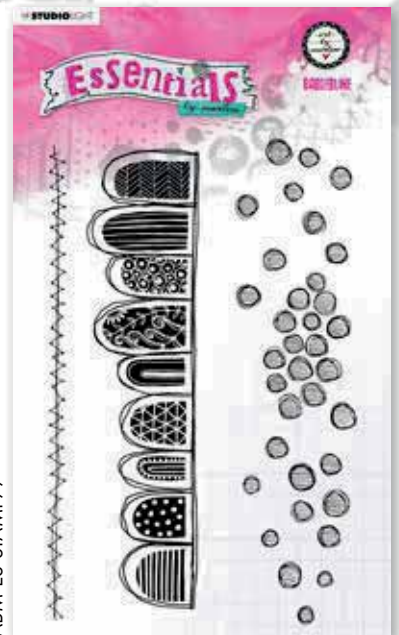

ABM-ES-STIC03

(28ml)

(105x148mm)

ABM-ES-STAMP5

Clear stamps

(105x148mm)

ABM-ES-STAMP6

(148x210mm)

ABM-ES-STAMP7

Cling stamps

ABM-ES-STAMP78

(105x148mm)

ABM-ES-STAMP79

(105x148mm)

Are you a real stamper? Then chances are that you want the best quality stamps. ART BY MARLENE has a range of high end rubber cling stamps. These stamps can be used with or without an acrylic block or stamp platform to aid in stamping. Cling rubber stamps makes stamping sharp intricate lines super easy. Add these beauties to your collection and join the whimsical world of ART BY MARLENE.