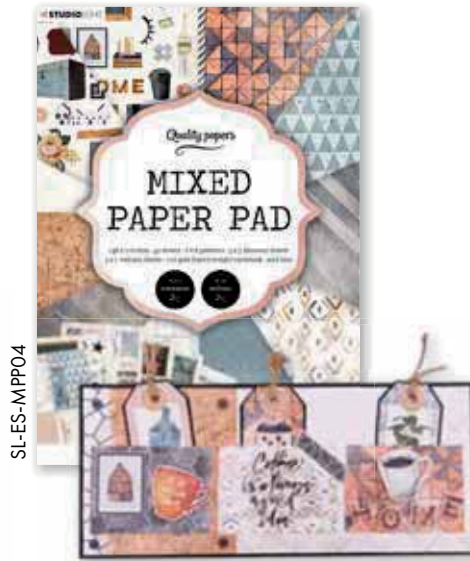

SL-ES-PP18

SL-ES-PP19

SL-ES-PP20

SL-ES-PP21

THE JEM
CALLS TO ME

Mixed paper pads

(148x210mm)

SL-ES-MPPO3

CHRISTMAS ESSENTIALS SET 1

This set contains 1 A5 card shape, 1 card shape that makes a folded card (10x10cm) with a snowflake, 1 border cutting die with stars, 2 sets of snowflakes, 1 label set, 1 set with English texts and 1 set with Dutch texts. In this Christmas set are also 2 masks, 1 for scenery and 1 for backgrounds. The Christmas Essential sets contain a lot of great essential elements to create various Christmas cards and projects.