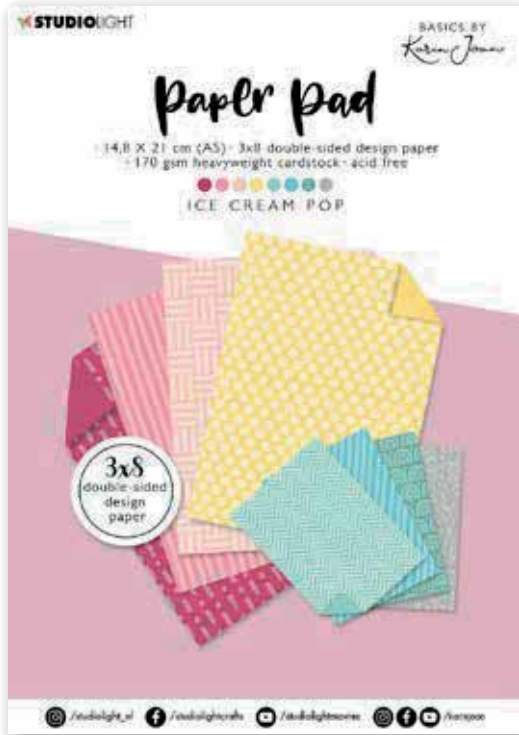

BASICS BY *Karin Joan*

Paper pads (148x210mm)

Paper pads

These are Basic patterned papers that will work perfectly with Misseees and Misseees' Man or any other crafty card making project. Each pack contains all the colors of the rainbow. Ice Cream Pop has mainly got softer colors with a ton sur ton pattern on one side and a matching solid color on the other side. In the Summer Time Paper Pad you will find your bright colored ton sur ton patterned print on one side and the same pattern in black and white on the other side.