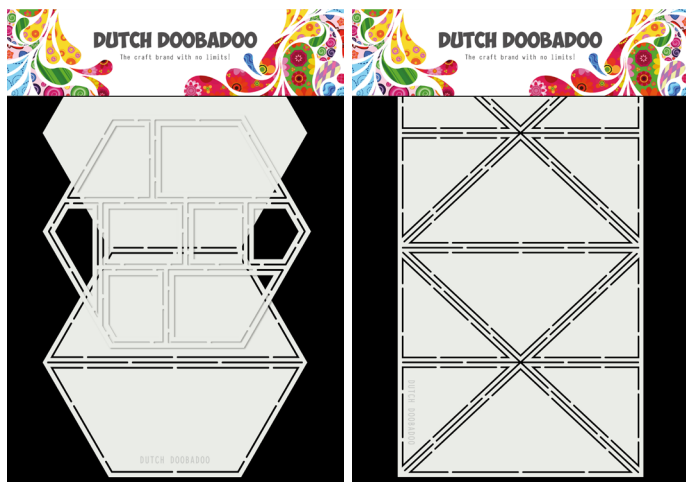

DUTCH DOOBADOO

COLLECTIE FEBRUARI 2021

DUTCH FOLDCARD ART

470.713.850
150x260mm

470.713.854
280x150mm

DUTCH SLIMLINE ART

470.713.855
105x210mm

470.713.856
105x210mm

DUTCH CARD ART

470.713.851
148x185mm

470.713.852
175x145mm

470.713.853
140x170mm

470.713.857
210x148mm

DUTCH BUILD UP

DUTCH SHAPE ART

470.713.208
145x190mm

470.713.858
148,5x210mm

470.713.859
148,5x210mm