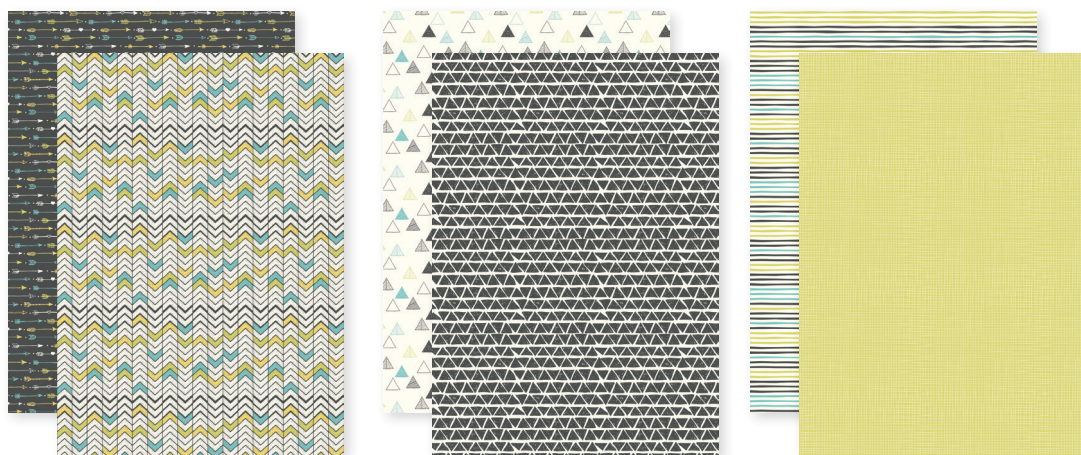

470.713.876
170x165mm

DUTCH DOOBADOO

COLLECTIE JUNI 2021

CRAFTY KIT - BE WILD

1 Dutch Card Art mal, 2 stansvellen, 12 vel designpapier 21x14,8cm (6 designs x 2)
473.005.010

designpapier

stansvel

stansvel