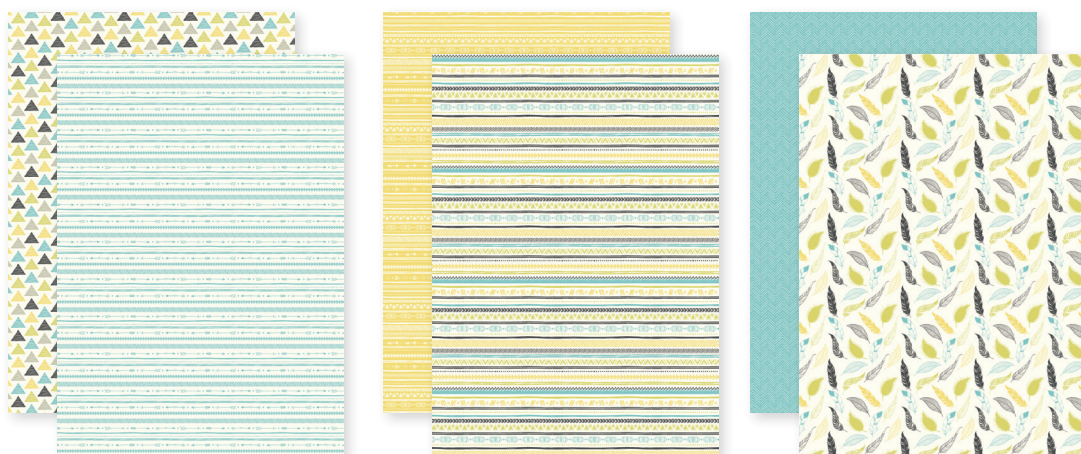

DUTCH DOOBADOO

**COLLECTIE
JUNI 2021**

DUTCH SLIMLINE ART

470.713.877
210x220mm

470.713.878
210x220mm

470.715.827
105x210mm

470.715.828
105x210mm

CRAFTY PAPER - SLIMLINE VARKENS

2 stansvellen, 12 vel designpapier (6 designs x 2) size 10,5x21 cm

473.005.011

DUTCH DOOBADOO

COLLECTIE JUNI 2021

DUTCH BUILD UP

470.713.879
148,5x210mm

470.713.880
148,5x210

DUTCH CARD ART

470.713.876
170x165mm

DUTCH DOOBADOO

COLLECTIE JUNI 2021

CRAFTY KIT - BE WILD

1 Dutch Card Art mal, 2 stansvellen, 12 vel designpapier 21x14,8cm (6 designs x 2)
473.005.010

designpapier

stansvel

stansvel