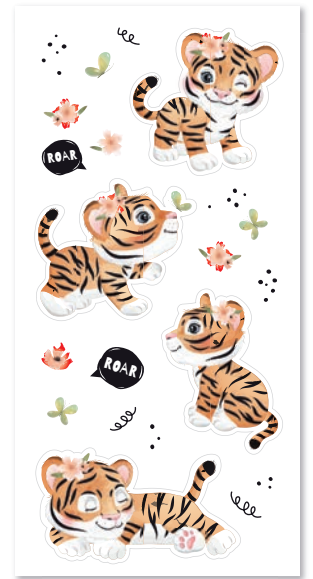

DUTCH DOOBADOO

COLLECTIE SEPTEMBER 2021

CRAFTY KIT - RUDOLPH

1 dutch shape art mal, 2 stansvellen, 12 vel designpapier (6 designs x 2) A5
473.005.017

DUTCH DOOBADOO

COLLECTIE SEPTEMBER 2021

CRAFTY KIT - SLIMLINE WILD ABOUT YOU

2 stansvellen, 12 vel designpapier (6 designs x 2) size 10,5x21 cm
473.005.018

DUTCH DOOBADOO

COLLECTIE SEPTEMBER 2021

DUTCH SLIMLINE

470.784.038
290x185mm

472.948.901
290x185mm

470.784.043
210x220mm

470.784.039
210x105mm