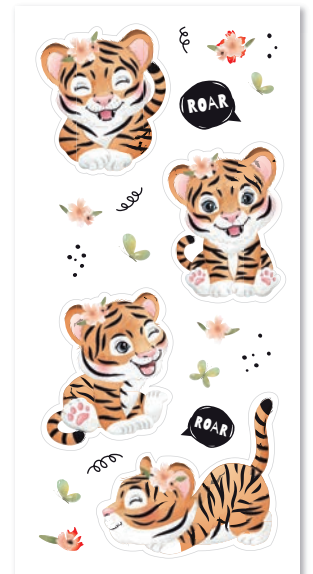

DUTCH DOOBADOO

COLLECTIE SEPTEMBER 2021

CRAFTY KIT - RUDOLPH

1 dutch shape art mal, 2 stansvellen, 12 vel designpapier (6 designs x 2) A5
473.005.017

DUTCH DOOBADOO

COLLECTIE SEPTEMBER 2021

CRAFTY KIT - SLIMLINE WILD ABOUT YOU

2 stansvellen, 12 vel designpapier (6 designs x 2) size 10,5x21 cm
473.005.018

DUTCH DOOBADOO

COLLECTIE SEPTEMBER 2021

DUTCH SLIMLINE

470.784.038
290x185mm

472.948.901
290x185mm

470.784.043
210x220mm

470.784.039
210x105mm