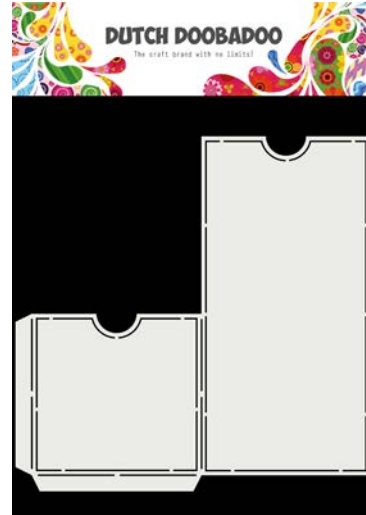

2 stansvellen, 12 vel designpapier (6 designs x 2) size 10,5x21 cm
473.005.018

DUTCH DOOBADOO

COLLECTIE SEPTEMBER 2021

DUTCH SLIMLINE

470.784.038
290x185mm

472.948.901
290x185mm

470.784.043
210x220mm

470.784.039
210x105mm

470.784.040
210x105mm

DUTCH BUILD UP

470.784.037
210x148,5mm

DUTCH SHAPE ART

470.784.041
175x145mm

470.784.042
100x210mm