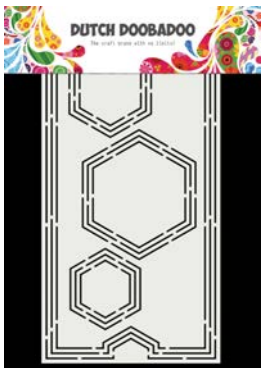

DUTCH DOOBADOO

COLLECTIE SEPTEMBER 2021

CRAFTY KIT - RUDOLPH

1 dutch shape art mal, 2 stansvellen, 12 vel designpapier (6 designs x 2) A5
473.005.017

DUTCH DOOBADOO

COLLECTIE SEPTEMBER 2021

CRAFTY KIT - SLIMLINE WILD ABOUT YOU

2 stansvellen, 12 vel designpapier (6 designs x 2) size 10,5x21 cm
473.005.018

DUTCH DOOBADOO

COLLECTIE SEPTEMBER 2021

DUTCH SLIMLINE

470.784.038
290x185mm

472.948.901
290x185mm

470.784.043
210x220mm

470.784.039
210x105mm

470.784.040
210x105mm

DUTCH BUILD UP

470.784.037
210x148,5mm

DUTCH SHAPE ART

470.784.041
175x145mm

470.784.042
100x210mm