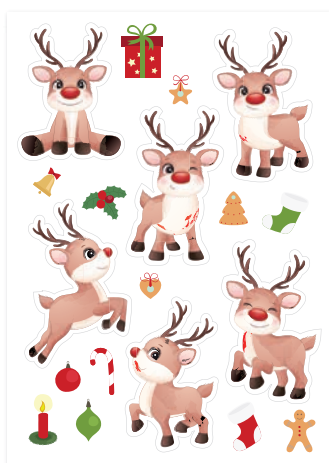

DUTCH DOOBADOO

COLLECTIE SEPTEMBER 2021

CRAFTY KIT - RUDOLPH

1 dutch shape art mal, 2 stansvellen, 12 vel designpapier (6 designs x 2) A5
473.005.017

DUTCH DOOBADOO

COLLECTIE SEPTEMBER 2021

CRAFTY KIT - SLIMLINE WILD ABOUT YOU

2 stansvellen, 12 vel designpapier (6 designs x 2) size 10,5x21 cm
473.005.018

DUTCH DOOBADOO

COLLECTIE SEPTEMBER 2021

DUTCH SLIMLINE

470.784.038
290x185mm

472.948.901
290x185mm

470.784.043
210x220mm

470.784.039
210x105mm