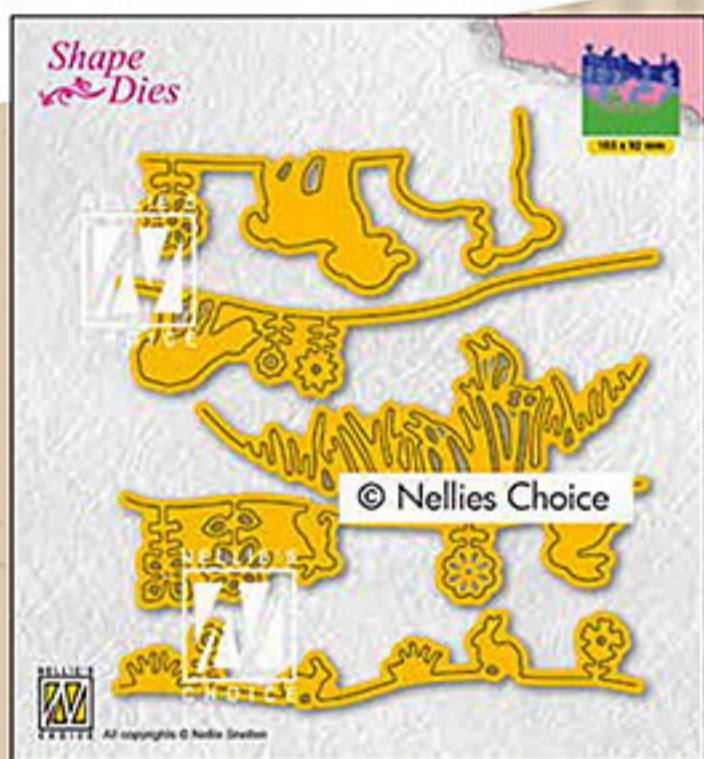

# Shape Dies

## Shape Dies SD192-193-194-195

**SD192**  
Set-up spring scene  
103 x 92 mm

**SD193**  
Easter Build-up dies  
flower basket  
70 x 58 mm

**SD194**  
Easter Build-up dies  
egg transport  
86 x 78 mm

**SD195**  
Easter Build-up dies  
macho hare  
32 x 60 mm