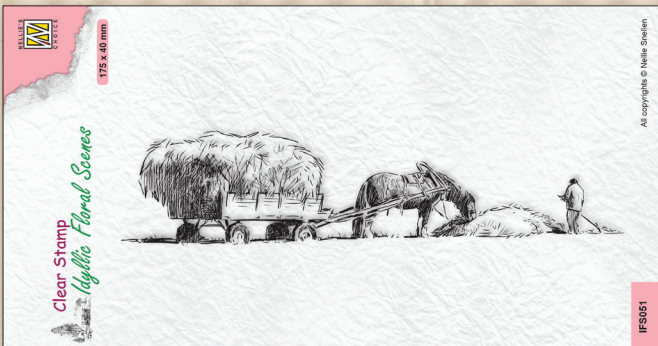

Clear Stamp
Idyllic Floral Scenes

Idyllic Floral Scenes
IFS049-050-051-052-053-054

IFS049 - Country road with house 98 x 138 mm

IFS050 - Lake with rowing boat 138 x 76 mm

IFS051 - Hay time 175 x 40 mm

IFS052 - Country house 175 x 60 mm

IFS053 - Tree on shore 110 x 100 mm

IFS054 - Meadow with cart 110 x 100 mm