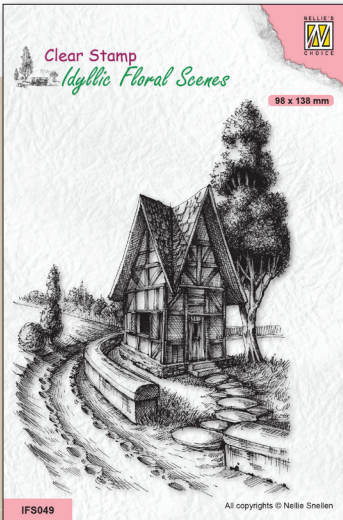

Clear Stamp
Idyllic Floral Scenes

Idyllic Floral Scenes
IFS049-050-051-052-053-054

IFS049 - Country road with house 98 x 138 mm

IFS050 - Lake with rowing boat 138 x 76 mm

IFS051 - Hay time 175 x 40 mm

IFS052 - Country house 175 x 60 mm

IFS053 - Tree on shore 110 x 100 mm

IFS054 - Meadow with cart 110 x 100 mm