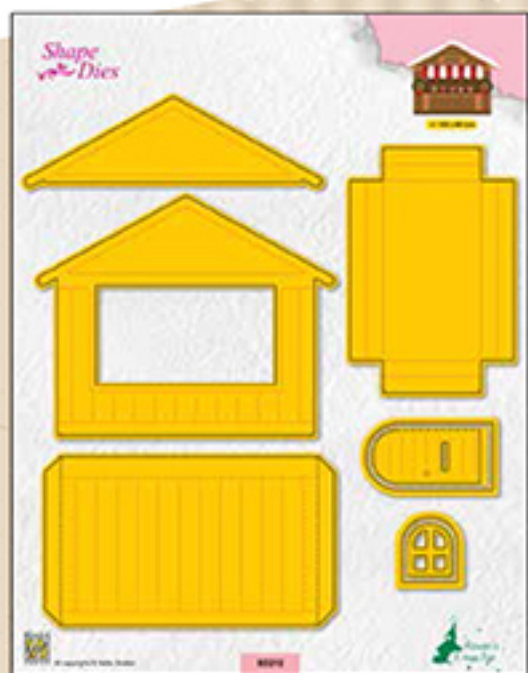

Shape Dies SD212 - 213 - 218

SD212
Christmas house
+/- 100 x 60 mm

SD213
Christmas fiddles 2
+/- 25 x 25 mm (19 pcs)

SD218
Christmas market
+/- 100 x 60 mm