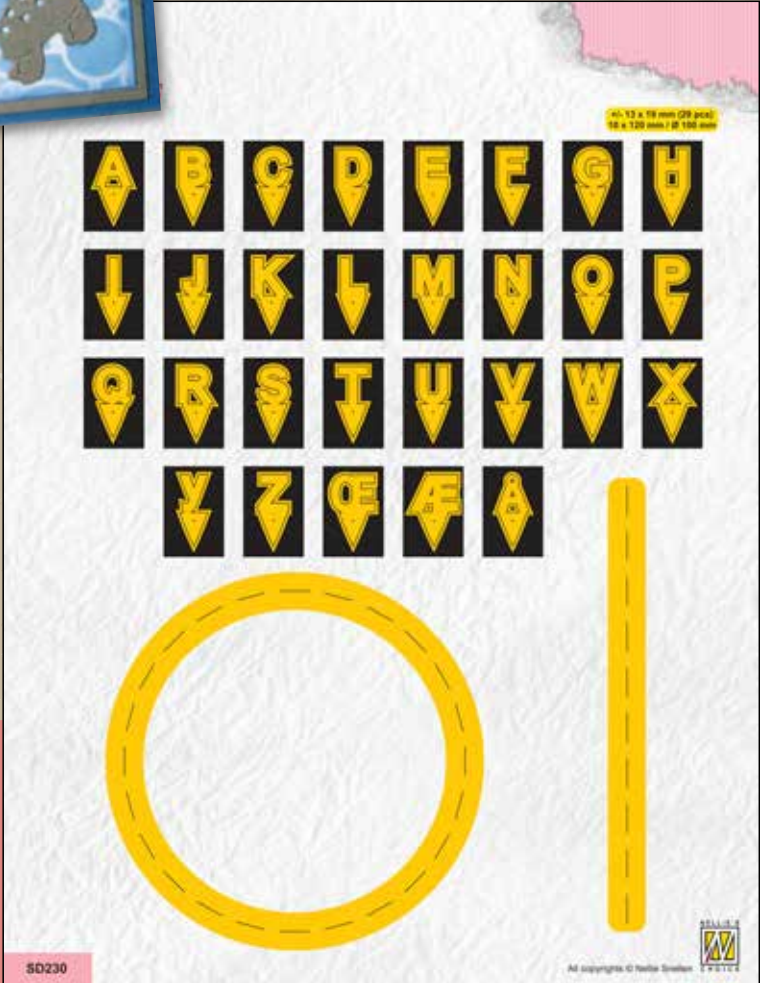

## Shape Dies SD230

**SD230**  
**Alphabet with two basic dies**  
 +/- 13 x 19 mm (29 pcs)  
 10 x 120 mm / Ø 100 mm