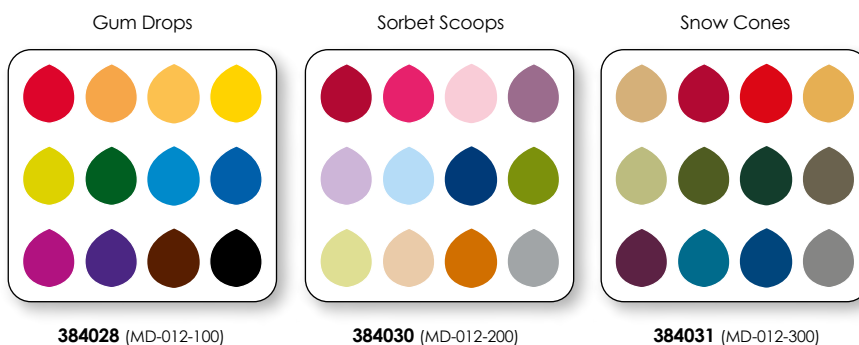

Memento DewDrop InkPad Sets - 12 packs