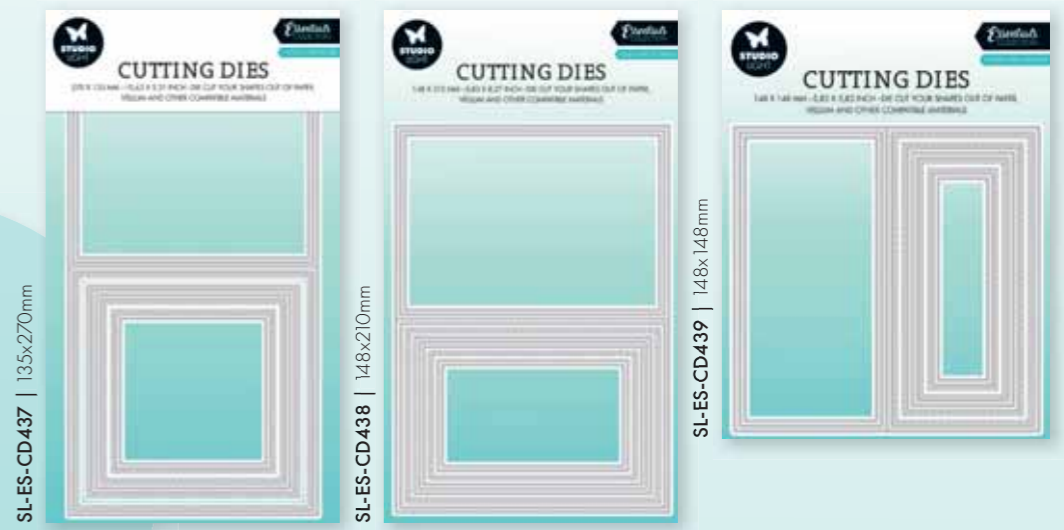

SL-ES-CD441 | 61x92mm

SL-ES-CD442 | 61x92mm

SL-ES-CD443 | 61x92mm

Clear stamps

SL-ES-STAMP322 | 140x140mm

SL-ES-STAMP323 | 140x140mm

Clear stamps

SL-ES-STAMP324 | 80x140mm

SL-ES-STAMP325 | 80x140mm

SL-ES-STAMP326 | 105x140mm

SL-ES-STAMP327 | 105x140mm

Die sets

Die sets to create folded cards including layers!

SL-ES-CD437 | 135x270mm

SL-ES-CD438 | 148x210mm

SL-ES-CD439 | 148x148mm