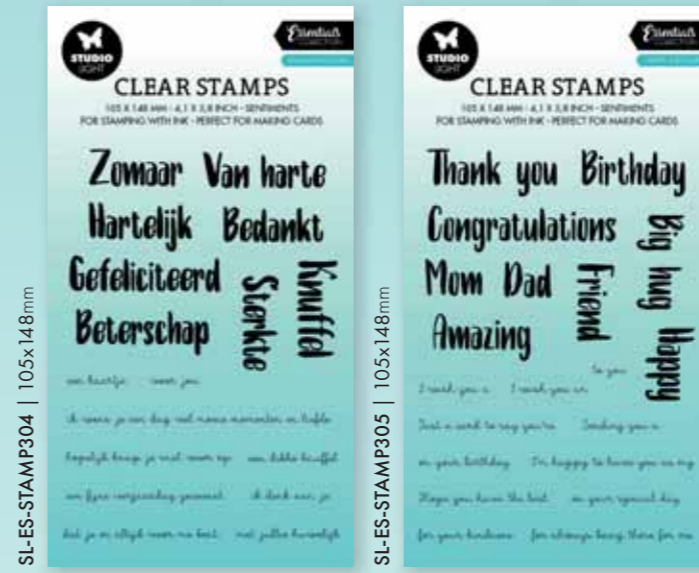

CCL-FR-PP72 | 148x210mm

CCL-FR-PP73 | 148x210mm

MADE BY @daiscreaplace

MADE BY @geralinhofstijzer

Clear stamps

Die sets

Shaker elements

Blisters