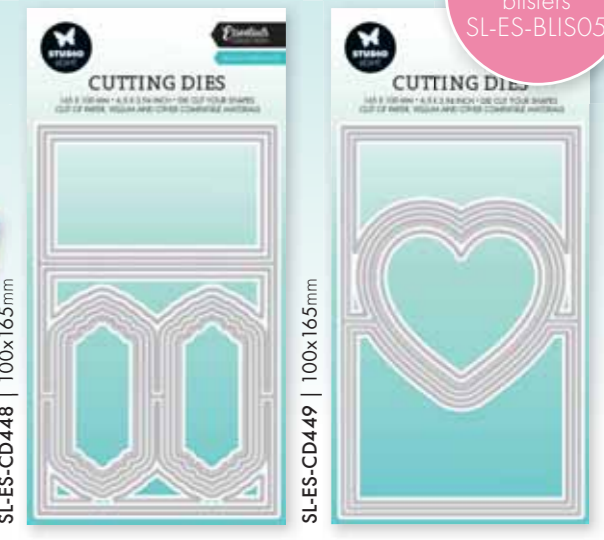

SL-ES-FOAMT05 | 80x80mm

THICKNESS 6 mm

Wax pen with two tips! Precisely pick up & positioning

Wax pen

SL-ES-WPPT01 | 156x10x10mm

SL-ES-WPPT02 | 23x10x10mm

Die sets

SL-ES-CD454 | 150x290mm

SL-ES-CD455 | 150x280mm

MADE BY @annekevuskuijl

Die sets

SL-ES-CD448 | 100x165mm

SL-ES-CD449 | 100x165mm

Fits our new heart blisters SL-ES-BLIS05

Die sets

SL-ES-CD444 | 105x210mm