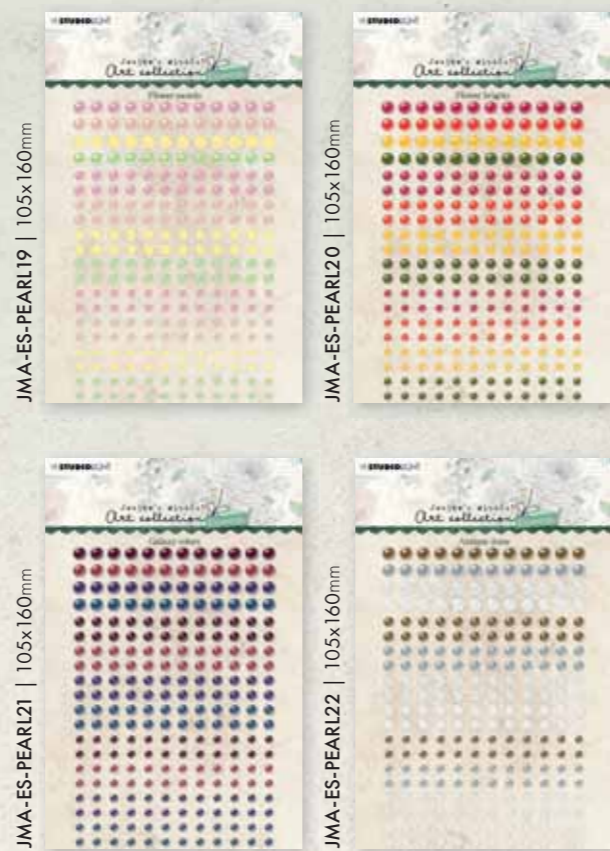

BL-ES-STAMP350 | 74x105mm

BL-ES-STAMP351 | 74x105mm

MADE BY @studio_eelz

Clear stamps

MADE BY @studio_eelz

BL-ES-STAMP352 | 74x105mm

BL-ES-STAMP353 | 74x105mm

BL-ES-STAMP354 | 74x105mm

Clear stamps

BL-ES-STAMP355 | 105x148mm

BL-ES-STAMP356 | 105x148mm

MADE BY @studio_eelz

Jenine's Mindful Art collection Essentials

MADE BY @jitske_de_waard

Flowers

Jenine's Mindful Art collection Essentials

Pearls

Light markers

Each set contains 12 markers!

Sticker pad

Die sets

Clear stamps

Masks

Storage case