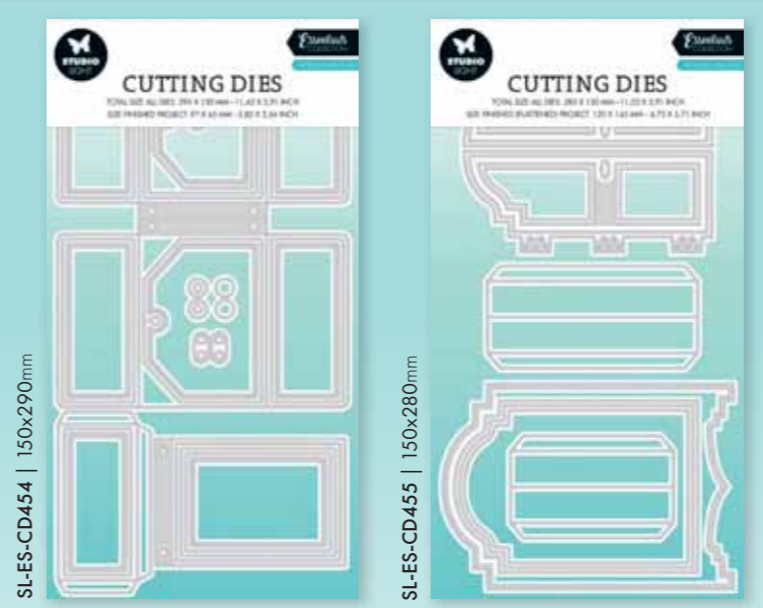

SL-ES-FOAMT05 | 80x80mm

THICKNESS 6 mm

Wax pen with two tips! Precisely pick up & positioning

Wax pen

SL-ES-WPPT01 | 156x10x10mm

SL-ES-WPPT02 | 23x10x10mm

Die sets

SL-ES-CD454 | 150x290mm

SL-ES-CD455 | 150x280mm

MADE BY @annekevuskuijl

Die sets

SL-ES-CD448 | 100x165mm

SL-ES-CD449 | 100x165mm

Fits our new heart blisters SL-ES-BLIS05

Die sets

SL-ES-CD444 | 105x210mm