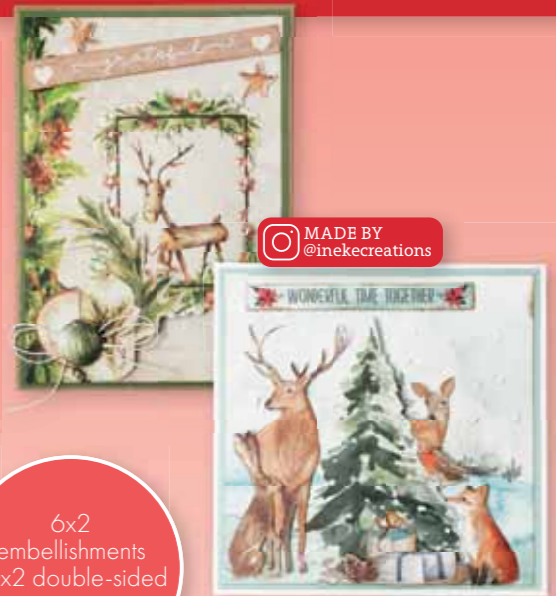

MADE BY @inekecreations