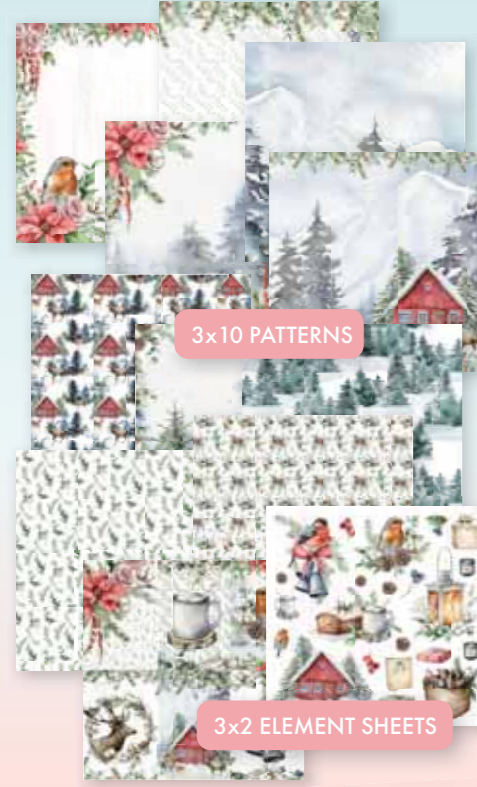

SL-ES-PP74 | 200x200mm

SL-ES-PP75 | 200x200mm

SL-ES-PP76 | 200x200mm