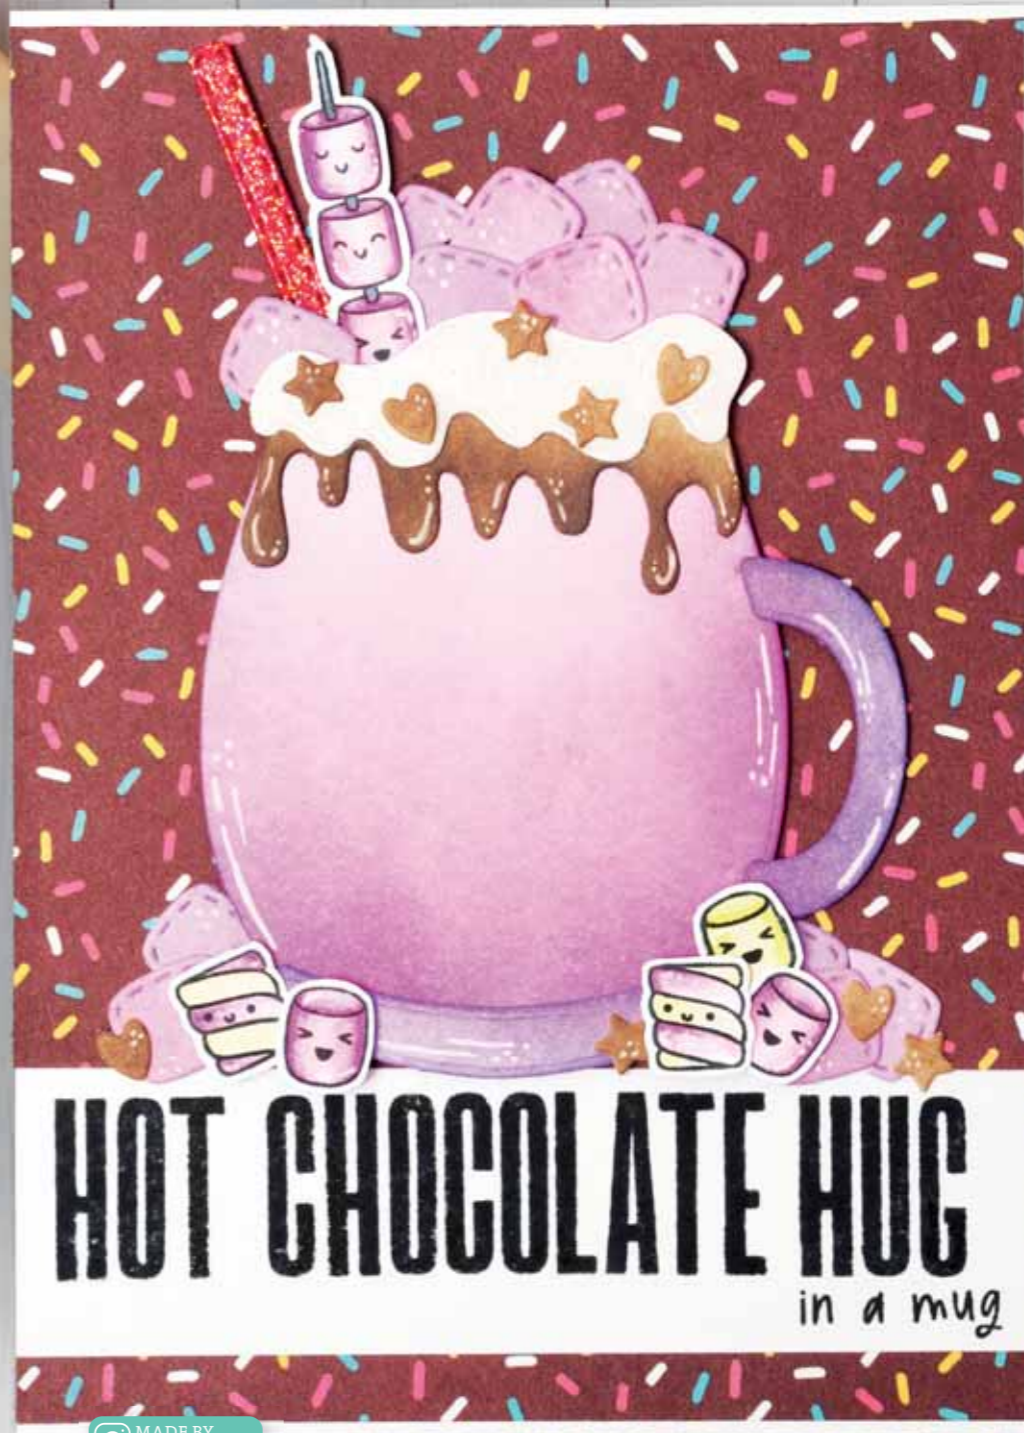

MADE BY @daiscreaplace