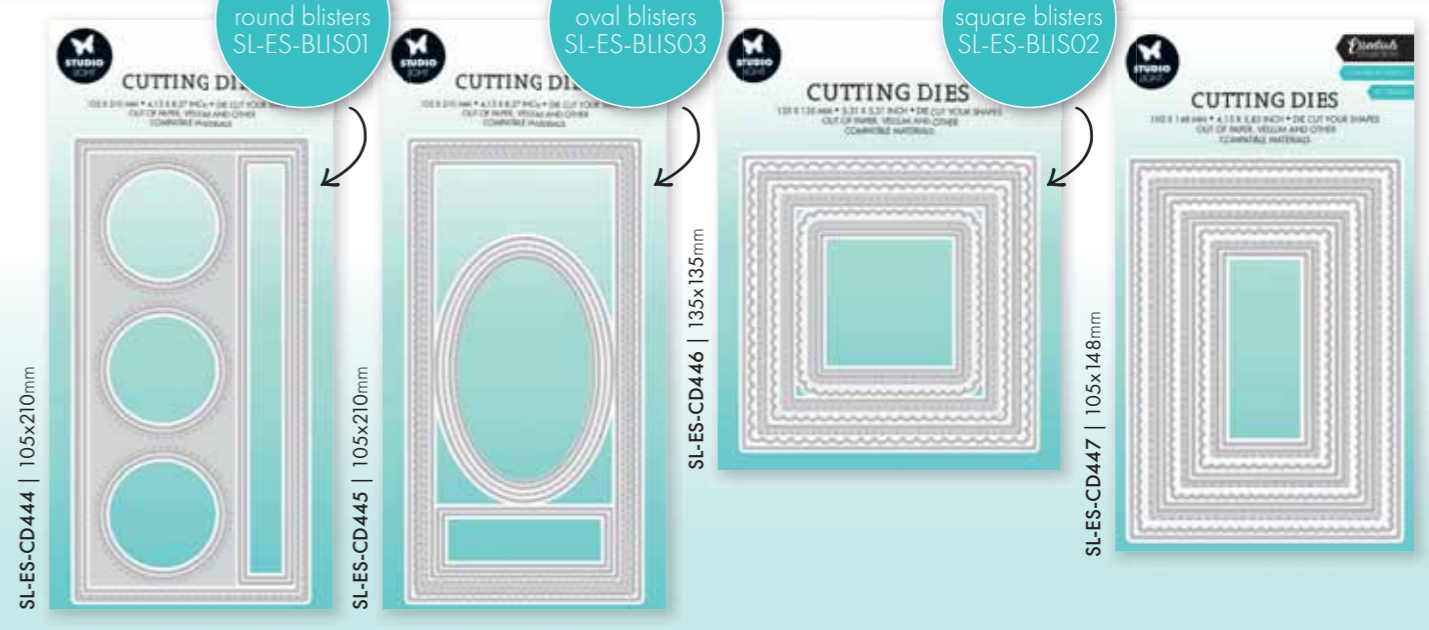

SL-ES-CD455 | 150x280mm

MADE BY @annekevuskuijl

Die sets

SL-ES-CD448 | 100x165mm

SL-ES-CD449 | 100x165mm

Fits our new heart blisters SL-ES-BLIS05

Die sets

SL-ES-CD444 | 105x210mm

Die set

Paper pad

Clear stamps

Stencil tape

NEW!
Stencil tape,
removes easily &
cleanly without
damage or
residue

Die sets

Fits our
new heart
blisters
SL-ES-BLIS05

Fits our
round blisters
SL-ES-BLIS01