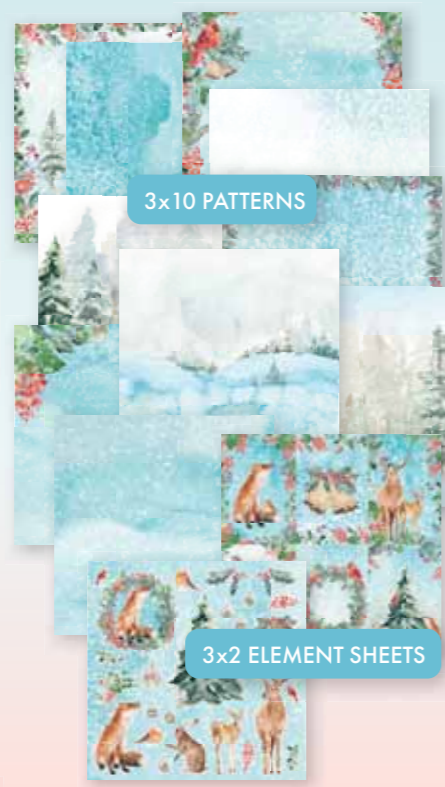

SL-ES-PP74 | 200x200mm

SL-ES-PP75 | 200x200mm

SL-ES-PP76 | 200x200mm