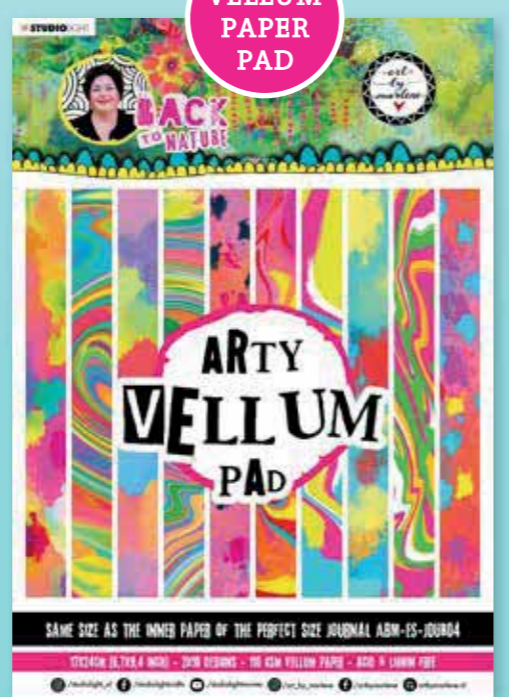

PAPER PAD

CLEAR STAMPS

(148x210mm)

DIE SETS

(203x203mm)

MADE BY @art_by_marlene

MADE BY @art_by_marlene

CLEAR STAMPS

(140x140mm)

VELLUM PAPER PAD

(170x240mm)

MADE BY @art_by_marlene

CLEAR STAMPS

(148x210mm)

ABM-BTN-CD143

ABM-BTN-CD144