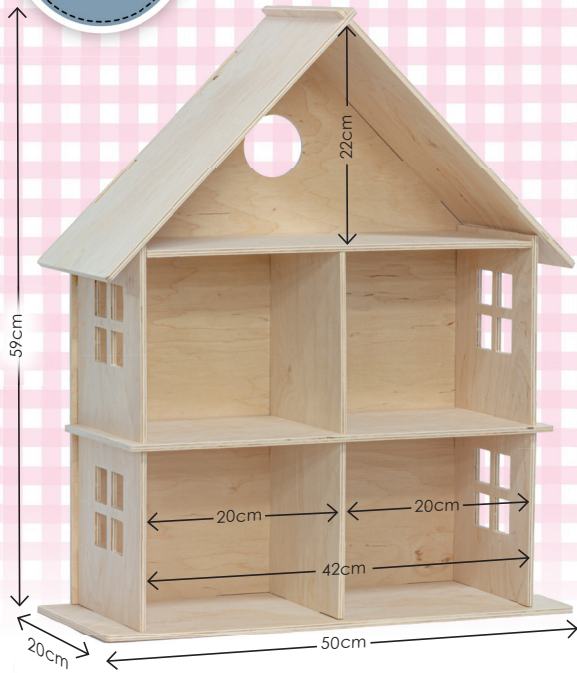

NL Poppenhuis & accessoires
DE Puppenhaus & Zubehör
FR Maison de poupée & accessoires

86031 (8603-01)
3D wooden puzzle
dollhouse / 59x50x20cm

by **stafil**

86034 (8603-04)
Bench
8,7x4,3x6cm

86035 (8603-05)
Table with chair
5,7x13x4,3cm

86036 (8603-06)
Cupboard
7,5x4,2x11cm

86037 (8603-07)
Dressing table
10,5x5x9cm

86038 (8603-08)
Crib
8,3x7,6x6cm

860314 (8603-14)
Dining room
7x7x5,5cm

860315 (8603-15)
Office room
7,5x4,5x5,5cm

86039 (8603-09)
Wardrobe
8,5x4x11cm

860310 (8603-10)
Wall clock
5x3x13cm

860311 (8603-11)
Bed
8,5x11,3x5,4cm

860312 (8603-12)
Living room
8,5x11,3x5,4cm

860313 (8603-13)
Kitchen
4,5x4,5x10cm

860316 (8603-16)
Bathroom
7,5x5,5x14cm

860317 (8603-17)
Bedroom
12x9x5,5cm