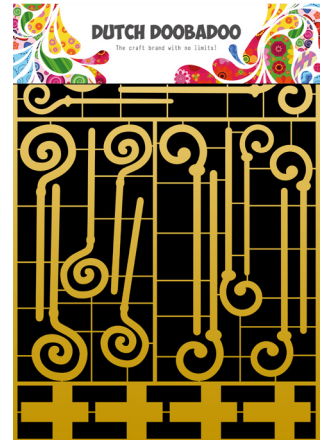

DUTCH DOOBADOO

SINTERKLAAS

CRAFTY KIT - SLIMLINE SINT & PIET

2 stansvellen, 12 vel designpapier (6 designs x 2) size 10,5x21 cm
473.005.021

DUTCH DOOBADOO

SINTERKLAAS

DUTCH CARD ART

470.713.752

470.784.065
148x148mm

470.713.753

470.713.754

DUTCH PAPER ART

DUTCH BUILD UP

470.713.824
210x148mm

470.713.826
210x148mm

472.953.003
297x210mm