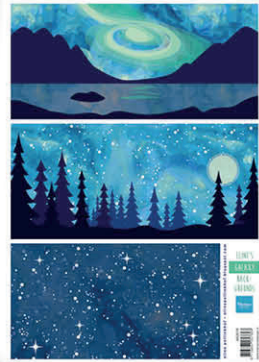

CR1567

AK0076