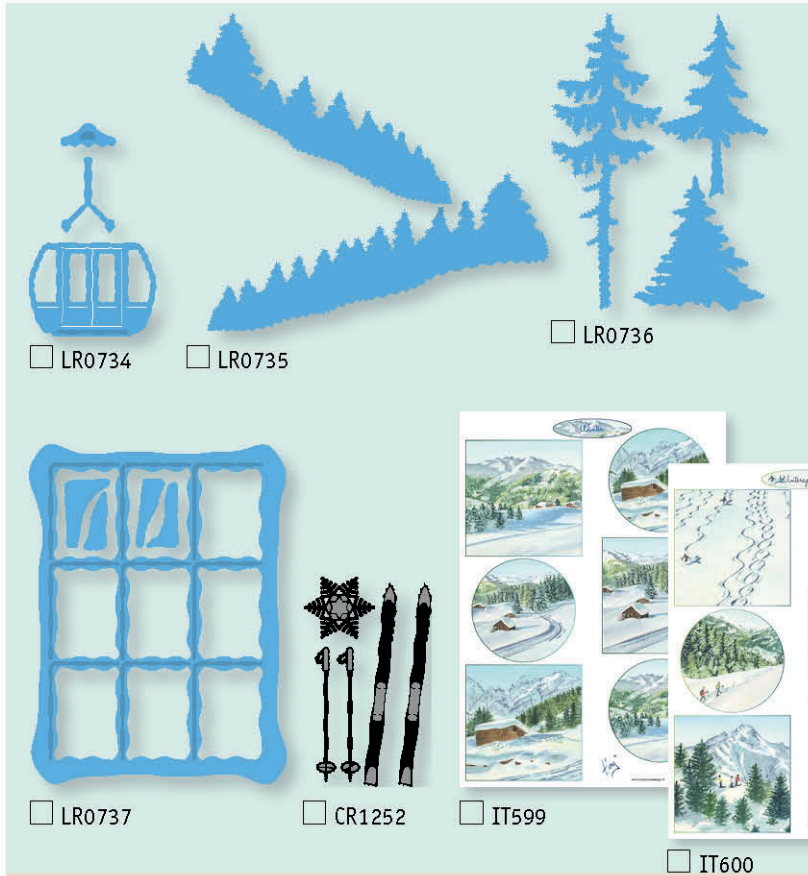

Marianne
design

the Collection

#106

OCTOBER 2021

WINTER - SNOWFUN - POLAR BEARS

October 2021

CR1567

CR1568

AK0076

KJ1717

CS1070

CS1036

CS1037

COL1502

COL1503

EC0193