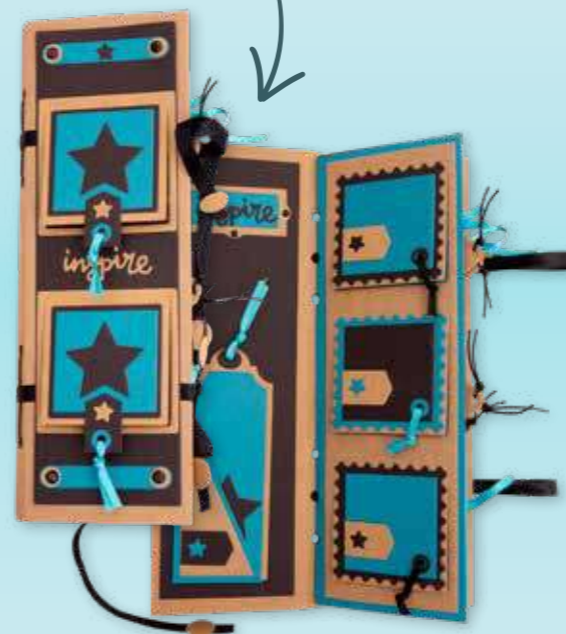

SL-ES-CD101

(154x249mm)