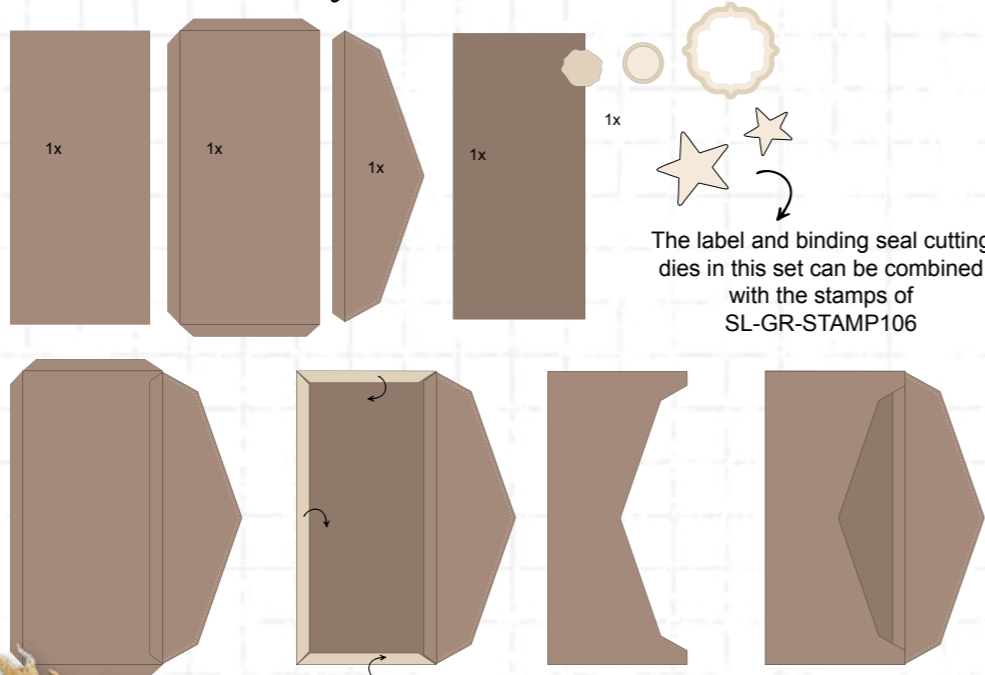

(105x210mm)

SL-ES-CD81

SL-ES-CD82

(105x210mm)

Paper pads

SL-ES-PP30

SL-ES-PP31

SL-ES-PP32

SL-ES-PP33

(115x220mm)

GRUNGE

COLLECTION

Clear stamps

Masks

GRUNGE

COLLECTION

(100x224mm)

Cutting dies

The label and binding seal cutting dies in this set can be combined with the stamps of SL-GR-STAMP106

(235x252mm)

SL-GR-CD89

Clear stamps
(148x210mm)

ABM-ES-STAMP81

ABM-ES-STAMP82

Ø 9.8cm height 15cm *

Ø 8cm height 12cm

Ø 6,7cm height 10cm

Made by
@card_a_lize
FOLLOW

Cutting dies

SL-ES-CD103

SL-ES-CD104

(105x210mm)