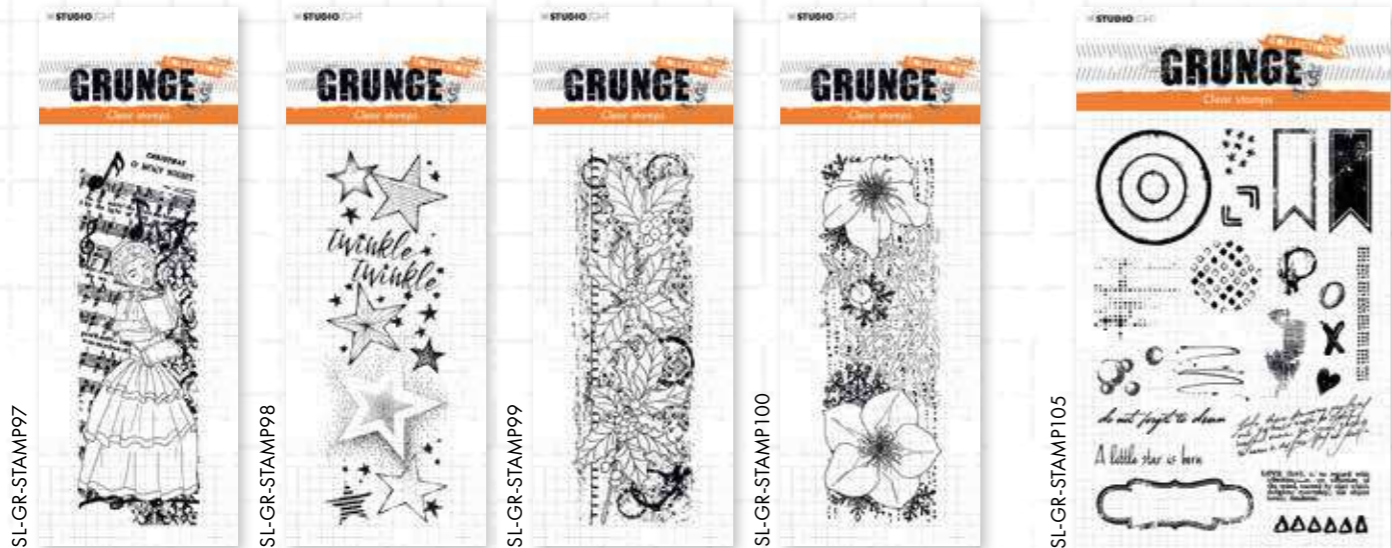

(105x210mm)

SL-ES-CD81

SL-ES-CD82

(105x210mm)

Paper pads

SL-ES-PP30

SL-ES-PP31

SL-ES-PP32

SL-ES-PP33

(115x220mm)

GRUNGE

COLLECTION

Clear stamps

Masks

GRUNGE

COLLECTION

(100x224mm)

Cutting dies

The label and binding seal cutting dies in this set can be combined with the stamps of SL-GR-STAMP106

(235x252mm)

SL-GR-CD89

Clear stamps
(148x210mm)

ABM-ES-STAMP81

ABM-ES-STAMP82