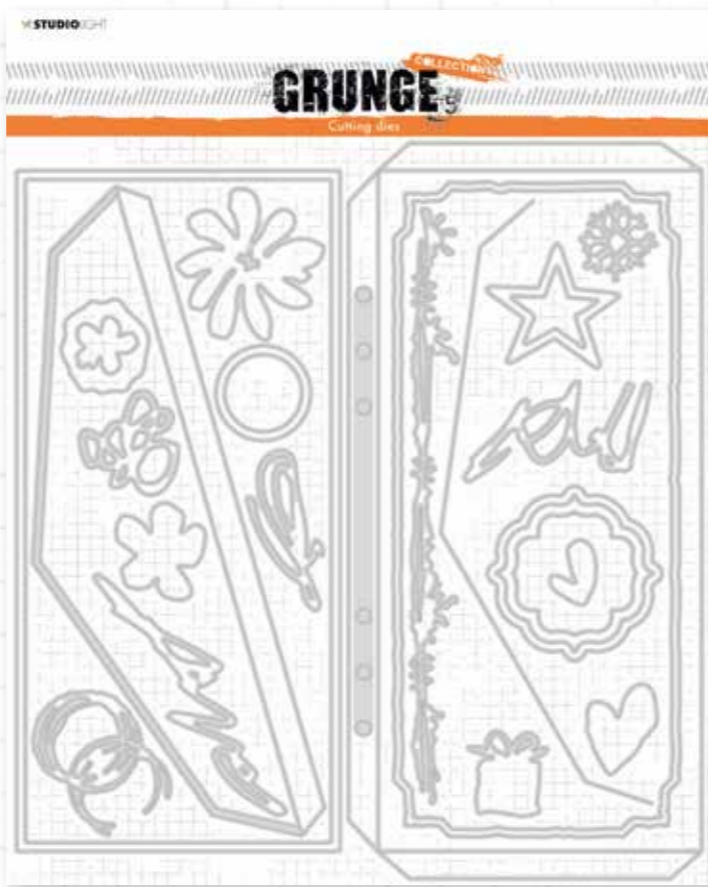

SL-ES-PP33

(115x220mm)

GRUNGE

COLLECTION

Clear stamps

Masks

GRUNGE

COLLECTION

(100x224mm)

Cutting dies

The label and binding seal cutting dies in this set can be combined with the stamps of SL-GR-STAMP106

(235x252mm)

SL-GR-CD89

Clear stamps
(148x210mm)

ABM-ES-STAMP81

ABM-ES-STAMP82