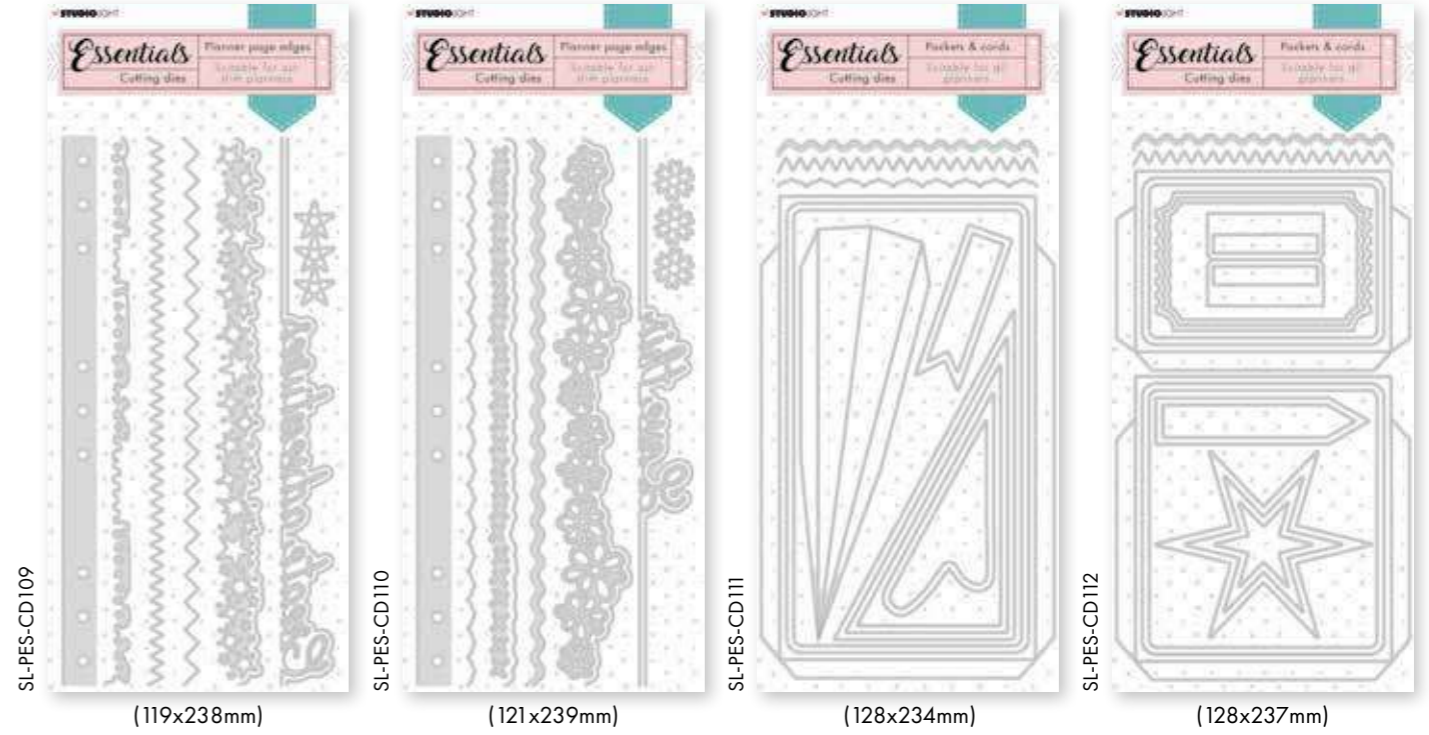

Cutting dies