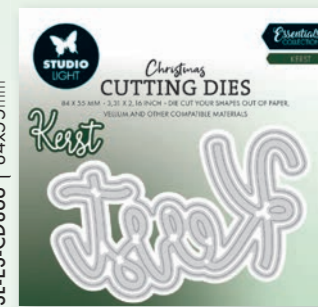

DIE CUT YOUR SHAPES OUT OF PAPER, VELLUM AND OTHER COMPATIBLE MATERIALS.

SL-ES-CD863 | 75x56mm

SL-ES-CD864 | 99x44mm

SL-ES-CD865 | 98x47mm

SL-ES-CD866 | 84x55mm

CUTTING DIES

SL-ES-CD867 | 67x100mm

SL-ES-CD868 | 67x99mm