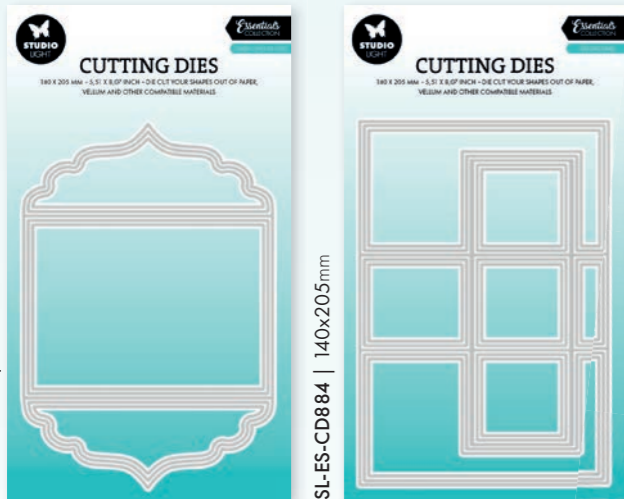

with foil

WAX SEAL STAMPS

CRAFT TWINE

2x metallic twine,
1x white hemp cord,
1x white organza ribbon

CUTTING DIES

DIE CUT YOUR SHAPES OUT OF PAPER, VELLUM AND OTHER COMPATIBLE MATERIALS.

SL-ES-CD885 | 68,2x100,1mm

SL-ES-CD886 | 69,2x100,7mm

SL-ES-CD887 | 69,3x98,8mm

SL-ES-CD888 | 67,4x100,4mm

CUTTING DIES

DIE CUT YOUR SHAPES OUT OF PAPER, VELLUM AND OTHER COMPATIBLE MATERIALS.

SL-ES-CD883 | 140x205mm

SL-ES-CD884 | 140x205mm