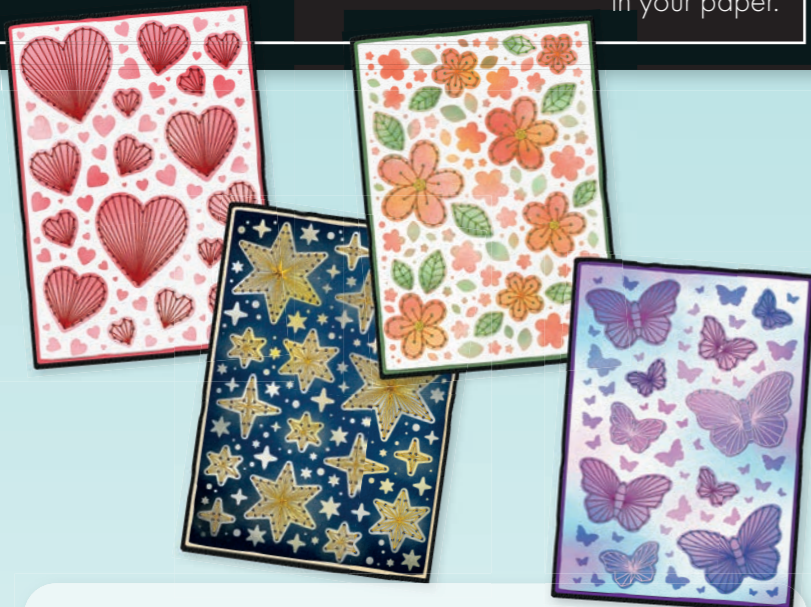

This puncture tool can be used together with the puncture tool masks. Place paper underneath your masks and stencil your background with ink. Punch holes through the pre-punctured holes of the masks and stitch yarn through the holes in your paper.