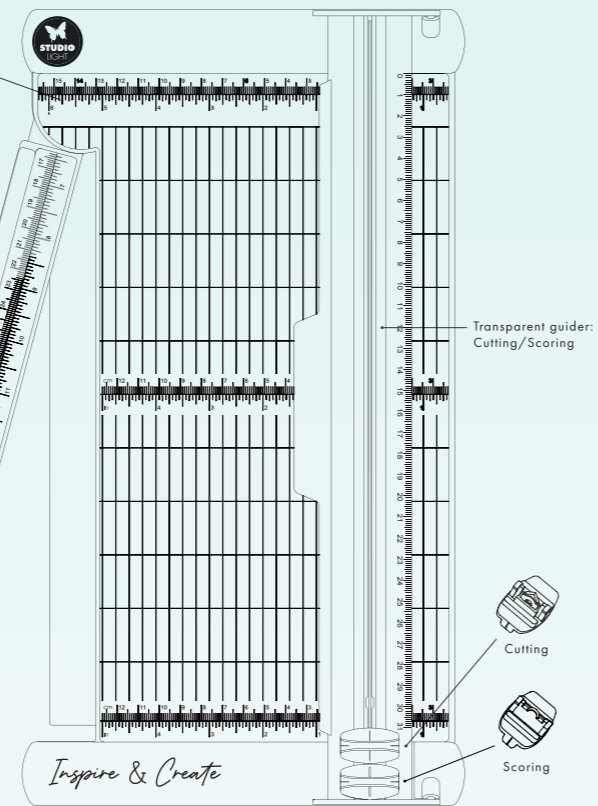

Transparent guider:
Cutting/Scoring

The main cutting platform and foldable extension arm makes
this paper trimmer the ideal desktop and travel companion.

Essentials
COLLECTION

Inspire & Create