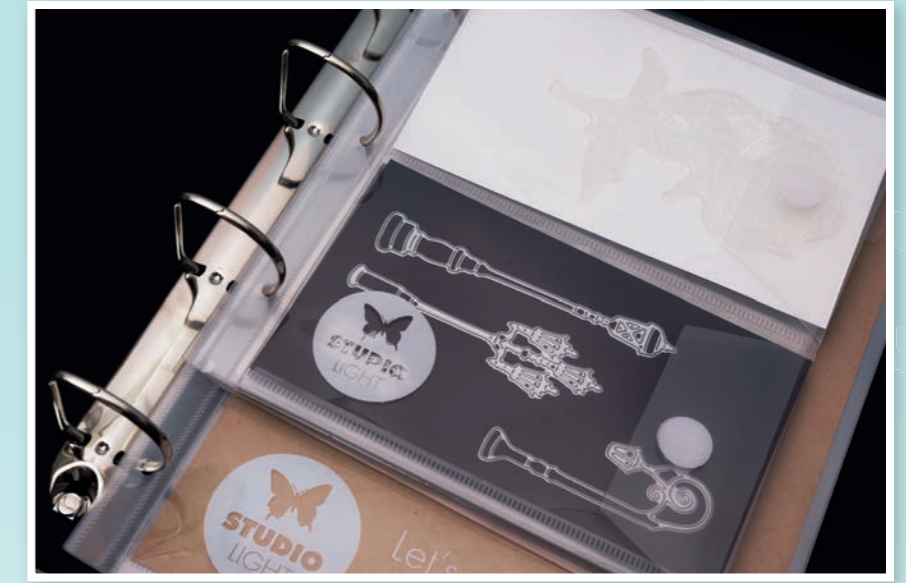

4 RINGS • FOR SIZE A4+ INSERTS
PERFECT FOR STORING YOUR STAMPS, DIES,
PAPER AND OTHER CRAFT SUPPLIES

Storage MAGNET SHEETS

SHEETS FOR STORING CUTTING
DIES IN THE STORAGE CASE

SL-TO-STOR05 | 110x185mm

SL-TO-STOR06 | 180x230mm

Let's get organized

Storage BINDER INSERTS

INSERTS FOR STORING A6, A5 AND A4 PRODUCTS IN THE
STORAGE CASE

SL-TO-STOR02 | 205x240mm

SL-TO-STOR03 | 205x240mm

SL-TO-STOR04 | 235x320mm

Storage STAMP SHEETS

SHEETS FOR STORING STAMPS IN
THE STORAGE CASE