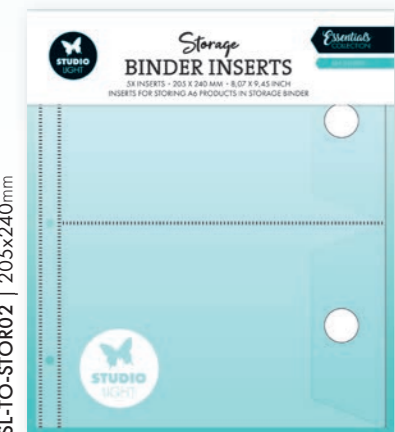

4 RINGS • FOR SIZE A4+ INSERTS
PERFECT FOR STORING YOUR STAMPS, DIES,
PAPER AND OTHER CRAFT SUPPLIES

Storage MAGNET SHEETS

SHEETS FOR STORING CUTTING
DIES IN THE STORAGE CASE

SL-TO-STOR05 | 110x185mm

SL-TO-STOR06 | 180x230mm

Let's get organized

Storage BINDER INSERTS

INSERTS FOR STORING A6, A5 AND A4 PRODUCTS IN THE
STORAGE CASE

SL-TO-STOR02 | 205x240mm

SL-TO-STOR03 | 205x240mm

SL-TO-STOR04 | 235x320mm

Storage STAMP SHEETS

SHEETS FOR STORING STAMPS IN
THE STORAGE CASE