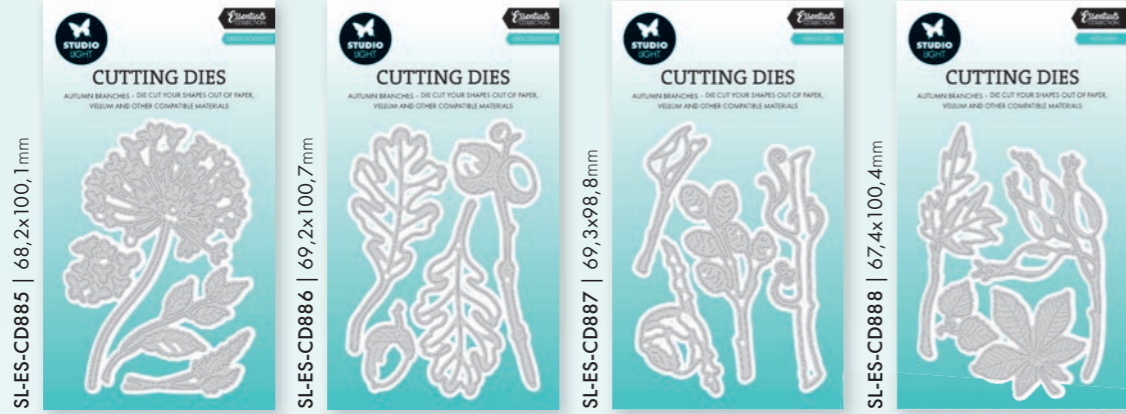

with foil

WAX SEAL STAMPS

CRAFT TWINE

2x metallic twine,
1x white hemp cord,
1x white organza ribbon

CUTTING DIES

DIE CUT YOUR SHAPES OUT OF PAPER, VELLUM AND OTHER COMPATIBLE MATERIALS.

SL-ES-CD885 | 68,2x100,1mm

SL-ES-CD886 | 69,2x100,7mm

SL-ES-CD887 | 69,3x98,8mm

SL-ES-CD888 | 67,4x100,4mm

CUTTING DIES

DIE CUT YOUR SHAPES OUT OF PAPER, VELLUM AND OTHER COMPATIBLE MATERIALS.

SL-ES-CD883 | 140x205mm

SL-ES-CD884 | 140x205mm