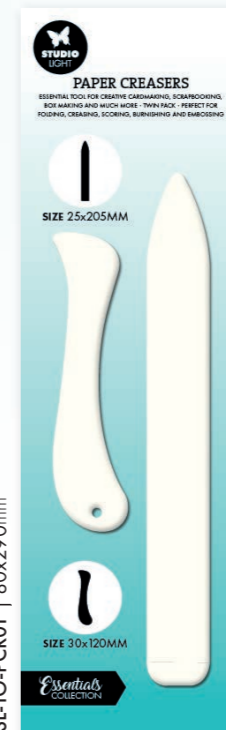

PAPER CREASERS

TWIN PACK • PERFECT
FOR FOLDING,
CREASING, SCORING,
BURNISHING AND
EMBOSSING

SIZE 25x205MM

SIZE 30x120MM

SL-TO-PCR01 | 80x290mm