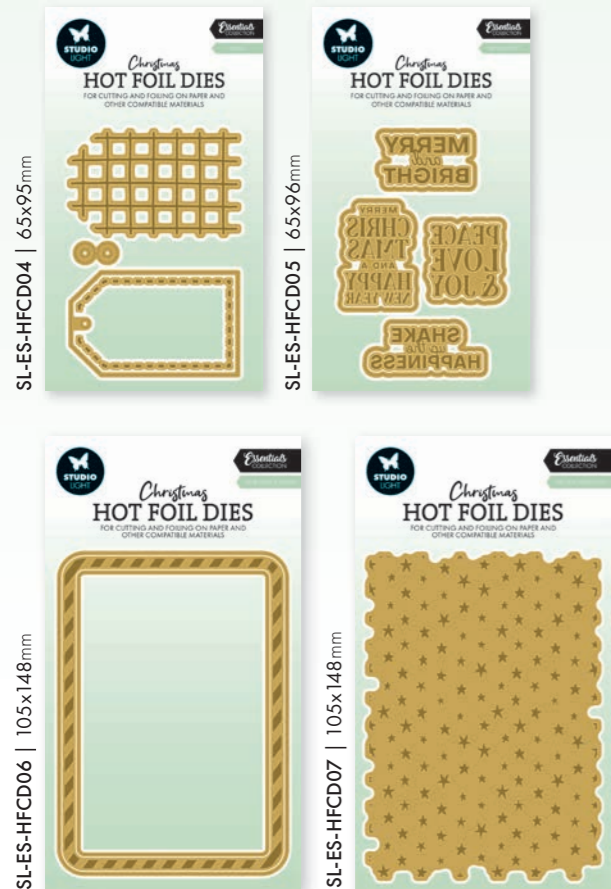

PLYWOOD

PERFECT FOR MAKING YOUR OWN SCENERY

SL-ES-PW05 | 148x210mm

SL-ES-PW06 | 148x148mm

HOT FOIL DIES

FOR CUTTING AND FOILING ON PAPER AND OTHER COMPATIBLE MATERIALS

HOT FOIL DIES

FOR CUTTING AND FOILING ON PAPER AND OTHER COMPATIBLE MATERIALS

Heat activated FOIL

IDEAL FOR CARD MAKING, SCRAPBOOKING AND MUCH MORE

Cutting dies

Wax stamps

Hot foil cutting dies

Paper pads

Stamp & dies

Cutting dies