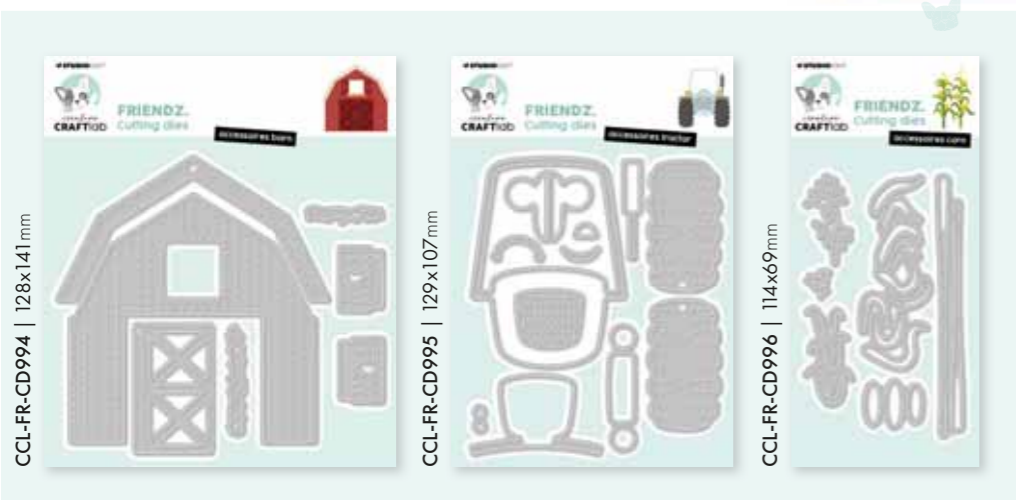

SL-GR-STAMP823 | 72x194mm

SL-GR-DPP313 | 203,2x203,2mm

SL-GR-DCPP312 | 148x210mm

SL-GR-MASK334 | 150x210mm

SL-GR-MASK335 | 150x210mm

SL-GR-STAMP826 | 93x136mm

SL-GR-STAMP827 | 93x136mm

SL-GR-STAMP824 | 51x146mm

SL-GR-STAMP825 | 51x146mm

SL-GR-MASK336 | 105x210mm

SL-GR-MASK337 | 105x210mm

Essential tools for every project!

From this page onward, discover our core assortment of essential tools—reliable staples that are a permanent part of our assortment and perfect for all your creative needs.