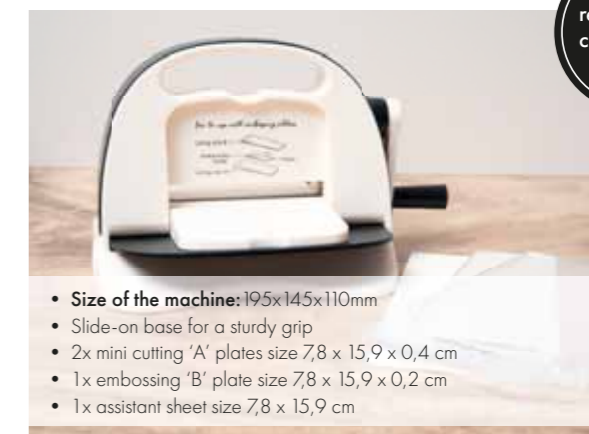

SL-GR-STAMP825 | 51x146mm

SL-GR-MASK336 | 105x210mm

SL-GR-MASK337 | 105x210mm

Essential tools for every project!

From this page onward, discover our core assortment of essential tools—reliable staples that are a permanent part of our assortment and perfect for all your creative needs.

Perfect for storing your stamps, dies, paper and other craft supplies

- Size of the machine: 195x145x110mm
- Slide-on base for a sturdy grip
- 2x mini cutting 'A' plates size 7,8 x 15,9 x 0,4 cm
- 1x embossing 'B' plate size 7,8 x 15,9 x 0,2 cm
- 1x assistant sheet size 7,8 x 15,9 cm