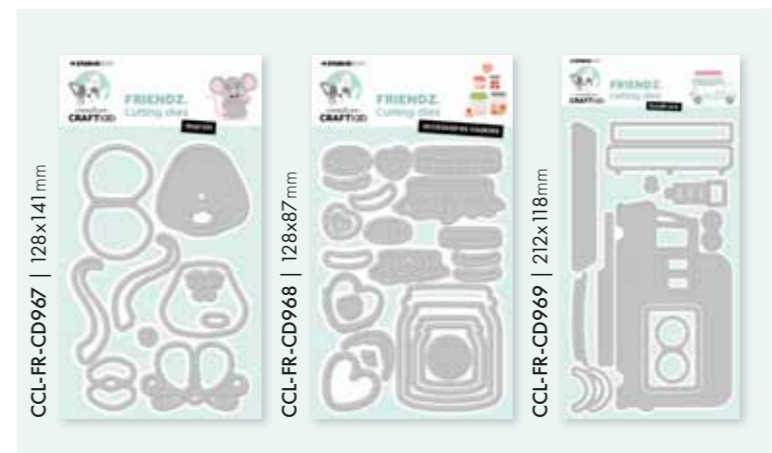

SL-SM-CD949 | 105x148mm

SL-SM-STAMP772 | 93x136mm

SL-SM-STAMP773 | 93x136mm

SL-SM-STAMP774 | 62x93mm

SL-SM-STAMP775 | 62x93mm

CCL-ES-CD964 | 125x64mm

CCL-ES-CD965 | 182x132mm

CCL-ES-CD966 | 150x150mm

CCL-ES-UPP292 | 300x150mm

CCL-FR-DPP293 | 210x148mm

CCL-ES-UPP291 | 150x75mm

CCL-ES-STAMP800 | 97x64mm

CCL-ES-STAMP801 | 142x99mm

CCL-ES-STAMP802 | 96x67mm

CCL-FR-CD967 | 128x141mm

CCL-FR-CD968 | 128x87mm

CCL-FR-CD969 | 212x118mm

CCL-ES-HFCD15 | 115x68mm

CCL-ES-MST10 | 150x161mm

CCL-ES-SCD94 | 136x95mm

creative CRAFTlab

36 sheets
18 colors
A4 size

SL-ES-UPP297 | 297x210mm

SL-ES-UPP298 | 297x210mm

SL-ES-UPP299 | 297x210mm

SL-ES-UPP300 | 297x210mm

CCL-ES-CD981 | 132x70mm

CCL-ES-CD982 | 212x96mm

CCL-ES-CD983 | 141x135mm

CCL-ES-CD984 | 213x108mm

CCL-ES-STAMP813 | 93x61mm

SL-ES-CD979 | 69x100mm