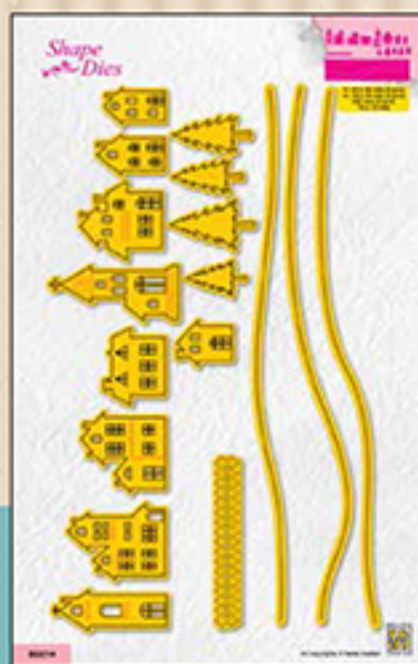

## Shape Dies SD214 - 219 - 220

**SD214 Village**  
+/- 40 x 40 mm (9 pcs)  
+/- 18 x 34 mm (4 pcs)  
220 mm (3 pcs), 72 x 13 mm

**SD219 Bridge with train**  
207 x 42 mm  
+/- 50 x 22 mm (3 pcs)  
28 x 6 mm, 207 mm

**SD220 Landscape with  
pintrees and deer**  
58 x 74 / 43 x 46 / 29 x 60  
23 x 47 / 16 x 32 mm  
210 mm (2 pcs)