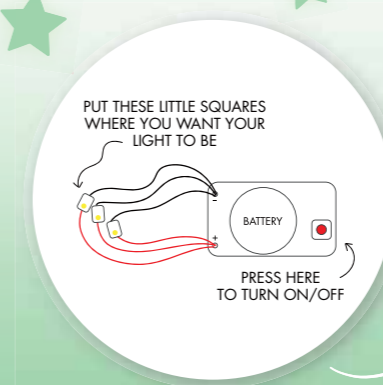

Glow in the dark!

Die sets

3D Glossy effect

Water brushes

Use in combination with the lights and the glow in the dark products! (page 17)

Lights

Clear stamps

Die sets