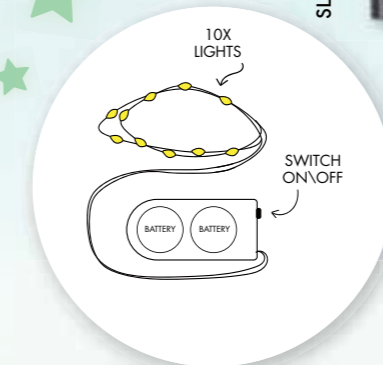

Glow in the dark!

Die sets

3D Glossy effect

Water brushes

Use in combination with the lights and the glow in the dark products! (page 17)

Lights

Clear stamps

Die sets