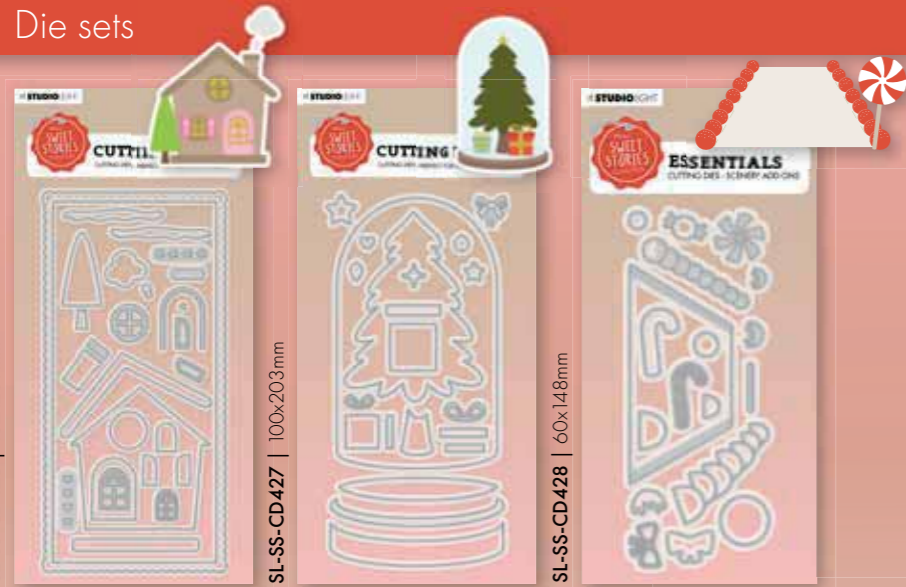

Die sets

SL-SS-CD426 | 102x209mm

SL-SS-CD427 | 100x203mm

SL-SS-CD428 | 60x148mm

Stamp & dies

Clear stamps