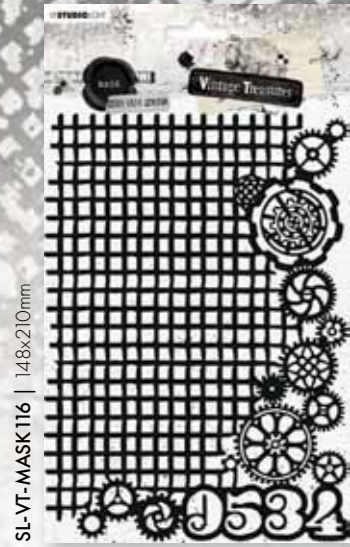

Clear stamps

CCL-FR-STAMP267 | 105x148mm

Stamp & dies

CCL-FR-SCD45 | 105x148mm

MADE BY @daiscreaplace

Die sets

CCL-ES-CD396 | 69x123mm

CCL-ES-CD397 | 64x118mm

MADE BY @daiscreaplace

Die set

CCL-ES-CD391 | 154x154mm

Paper pad

CCL-ES-PP48 | 148x210mm

Clear stamps

CCL-ES-STAMP268 | 105x148mm

MADE BY @daiscreaplace

MADE BY @daiscreaplace

Masks

SL-VT-MASK116 | 148x210mm

SL-VT-MASK117 | 148x210mm

Clear stamps

SL-VT-STAMP247 | 105x148mm

SL-VT-STAMP248 | 105x148mm

SL-VT-STAMP249 | 105x148mm