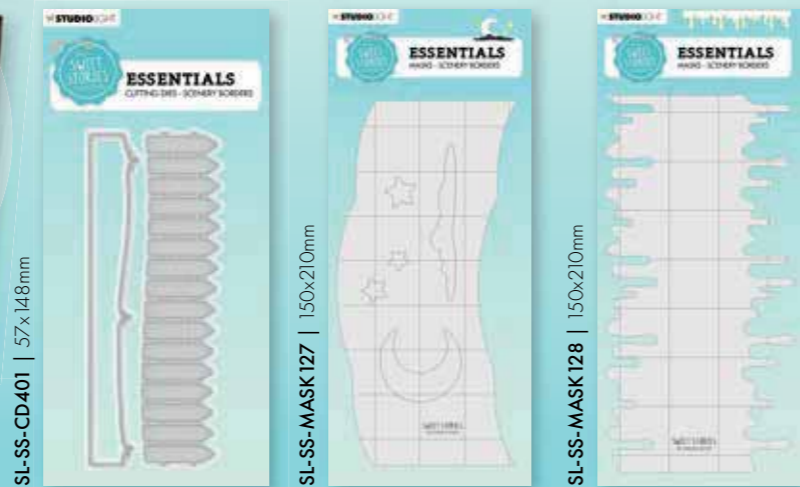

MADE BY @mariekeslaats

MADE BY @mariekeslaats

Die set

Masks

Lights out!

Masks

Paint

Paste