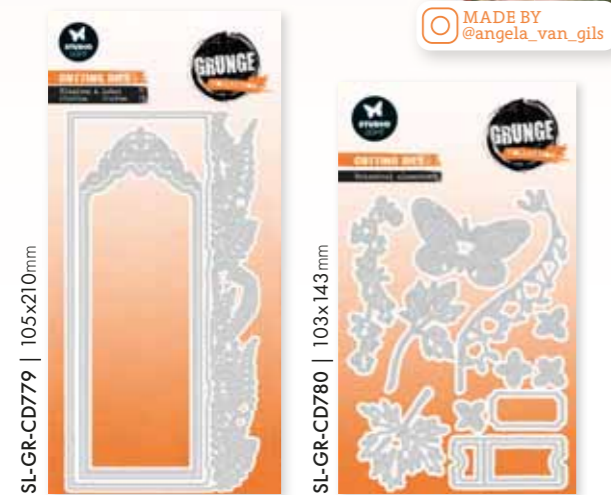

CUTTING DIES

MADE BY @angela_van_gils