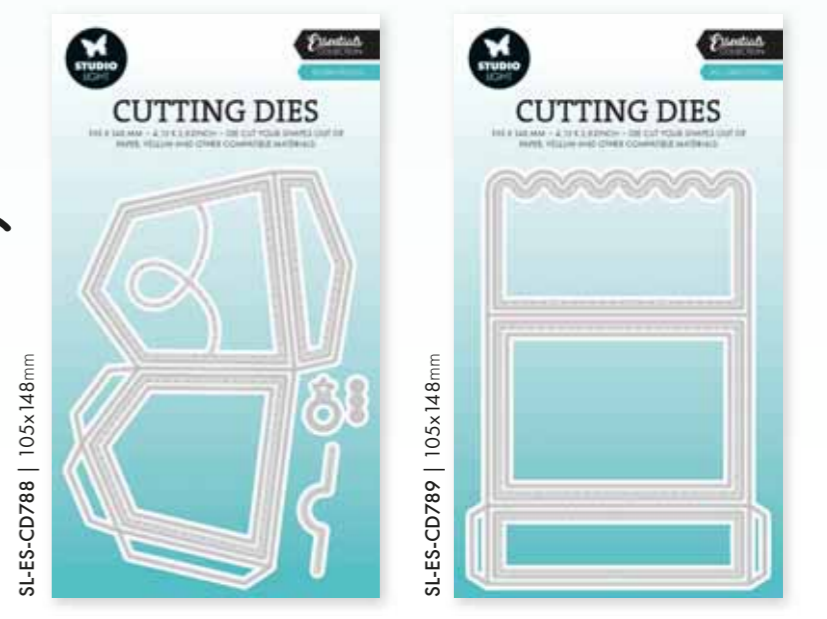

MADE BY @corinereijngoudt

CLEAR STAMPS

FOR STAMPING WITH INK PERFECT FOR MAKING CARDS

SL-ES-STAMP629 | 138x138mm

SL-ES-STAMP630 | 138x138mm

SL-ES-STAMP631 | 138x138mm

SL-ES-STAMP632 | 138x138mm

MADE BY @corinereijngoudt

Interactive CUTTING DIES

CREATE YOUR OWN INTERACTIVE CARD

Pattern PAPER PADS

DOUBLE-SIDED PATTERN PAPER, 170 GSM, 8 PATTERNS

CLEAR STAMPS

USE TOGETHER WITH THE INTERACTIVE CUTTING DIES

CUTTING DIES

BACKGROUND PAPER PADS