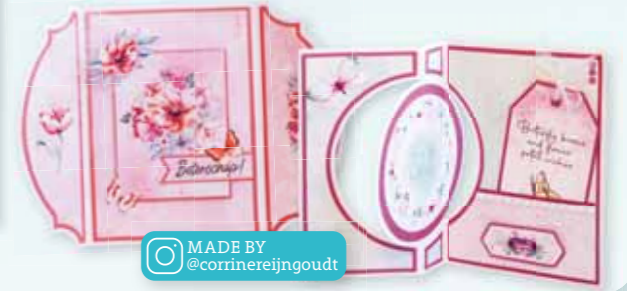

SL-ES-CD787 | 140x200mm

Essentials
COLLECTION

CUTTING DIES

DIE CUT YOUR SHAPES OUT OF PAPER, VELLUM
AND OTHER COMPATIBLE MATERIALS.

CLEAR STAMPS

FOR STAMPING WITH INK
PERFECT FOR MAKING CARDS

SL-ES-STAMP612 | 62x93mm