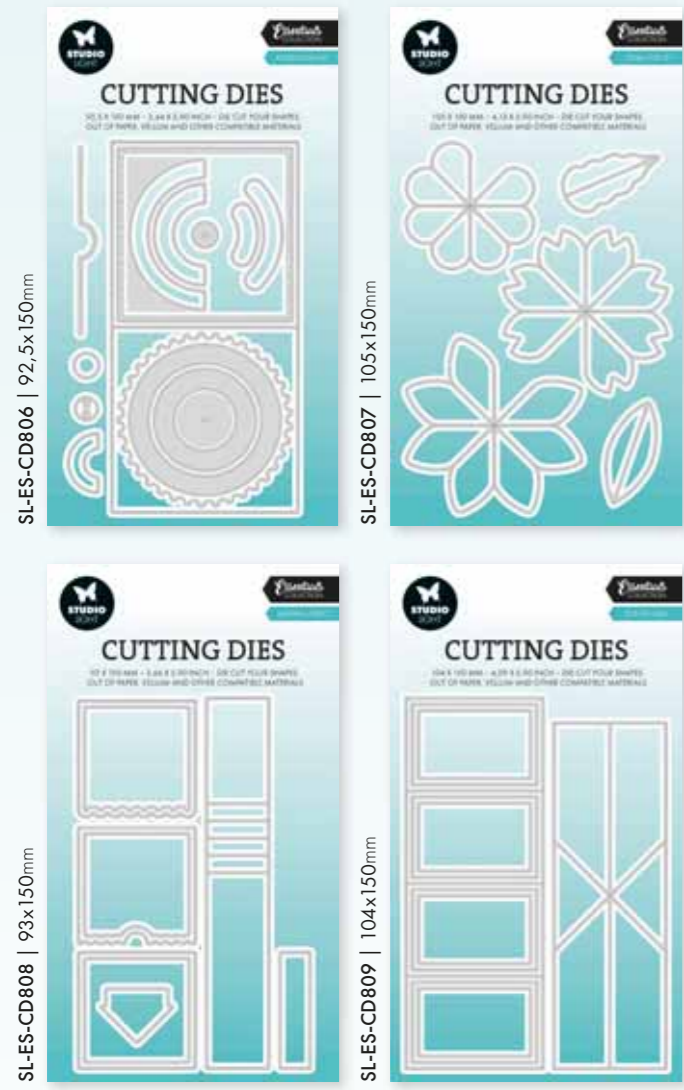

CCL-ES-INKP28 | 120x70mm

CCL-ES-INKP29 | 120x70mm

Coloring pages

JMA-ES-CPP159 | 148x210mm

Jenine's Mindful Art collection

MADE BY @jeninesiernerink

Light Markers

JMA-ES-MARK30 | 95x152x32mm

JMA-ES-MARK31 | 95x152x32mm

JMA-ES-MARK32 | 95x152x32mm

Essentials COLLECTION

CUTTING DIES

DIE CUT YOUR SHAPES OUT OF PAPER, VELLUM AND OTHER COMPATIBLE MATERIALS.

SL-ES-CD796 | 135x135mm

SL-ES-CD797 | 135x135mm

MADE BY @corinereijngoudt

CLEAR STAMPS

FOR STAMPING WITH INK PERFECT FOR MAKING CARDS

SL-ES-STAMP629 | 138x138mm

SL-ES-STAMP630 | 138x138mm

SL-ES-STAMP631 | 138x138mm

SL-ES-STAMP632 | 138x138mm

MADE BY @corinereijngoudt

Interactive CUTTING DIES

CREATE YOUR OWN INTERACTIVE CARD

Pattern PAPER PADS

DOUBLE-SIDED PATTERN PAPER, 170 GSM, 8 PATTERNS

CLEAR STAMPS

USE TOGETHER WITH THE INTERACTIVE CUTTING DIES

CUTTING DIES

BACKGROUND PAPER PADS