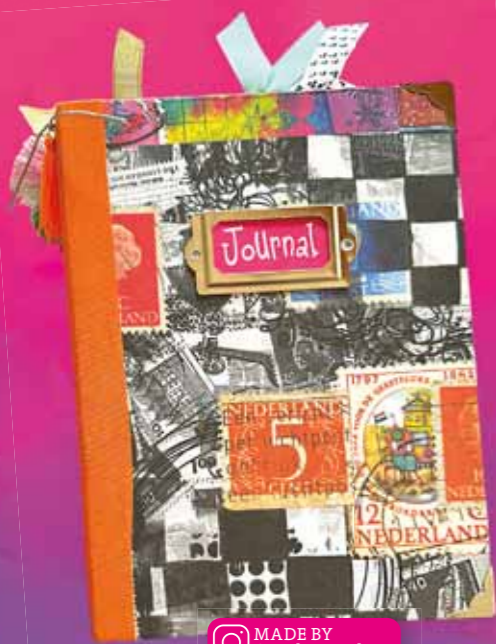

PLATFORM SIZE: 12 X 30,5 CM USED FOR QUICK AND EASY PAPER CRAFTS

SL-TO-PT01 | 135x378x30mm

SL-TO-PT02

SL-TO-PT03

2x replacement cutting blades

1x replacement cutting blade & 1x scoring blade

MADE BY @art_by_marlene