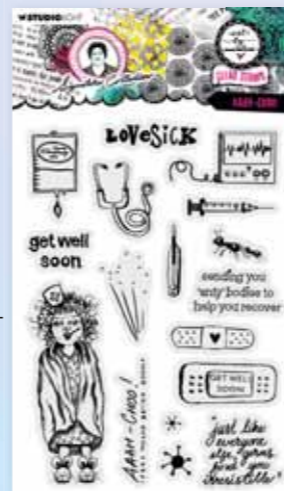

MADE BY @art_by_marlene

MADE BY @art_by_marlene

BULLET JOURNALS

ABM-SI-NOTE01 | 105x148mm

NOTE BOOKS

ABM-SI-NOTE02 | 105x148mm

CLEAR STAMP

ABM-SI-STAMP598 | 105x148mm

MADE BY @art_by_marlene

CLEAR STAMPS

ABM-SI-STAMP596 | 148x210mm

ABM-SI-STAMP597 | 148x210mm

ABM-SI-STAMP637 | 148x210mm

ABM-SI-STAMP638 | 148x210mm

MADE BY @art_by_marlene

CUTTING DIES