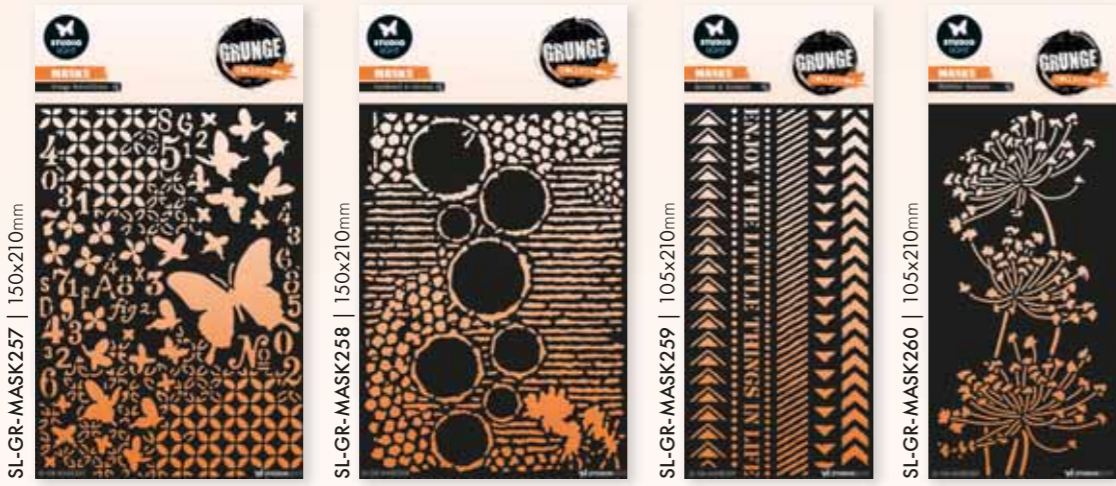

BACKGROUND PAPER PADS

MADE BY @jolandaderonschalcken

MASKS

MADE BY @jolandaderonschalcken

CUTTING DIES

MADE BY @angela_van_gils

MADE BY @and_art.nl

CLEAR STAMPS

MADE BY @jolandaderonschalcken

CLEAR STAMPS

PAPER ELEMENTS

WAX SEAL STAMPS