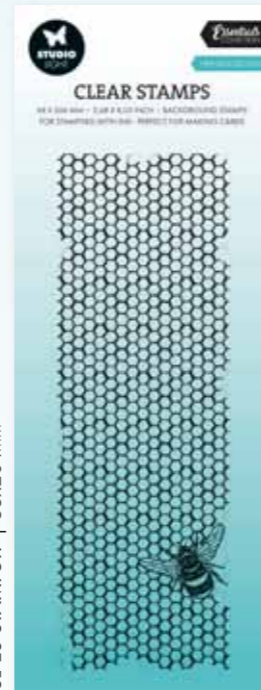

SL-ES-STAMP619 | 68x204mm